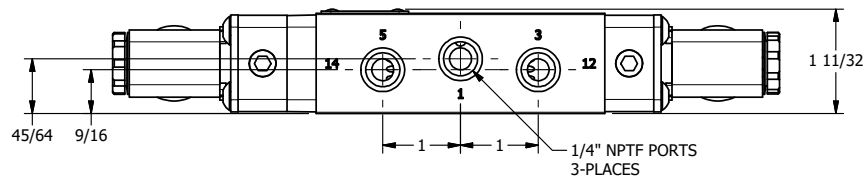

1/2"-14 NPT CONDUIT CONNECTION
18" LEAD, 3 WIRE

AAA
PRODUCTS
INTERNATIONAL

**AAA PRODUCTS
INTERNATIONAL**
7114 Harry Hines Blvd
Dallas, TX 75235

TITLE: 1/4" NAMUR, DBL SOL, 3 POS,
SPR CTR, SOL SHFT, FLOAT CTR SPL,
MOLD-OVER, LCKNG OVRD