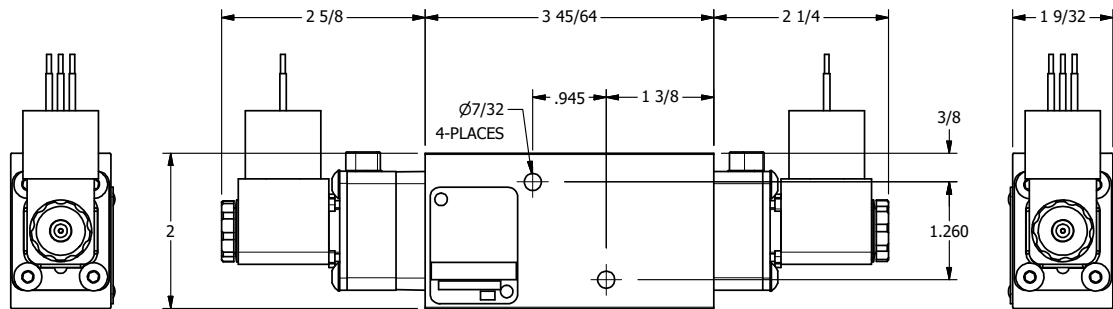

1/2"-14 NPT CONDUIT CONNECTION
18" LEAD, 3 WIRE

AAA
PRODUCTS
INTERNATIONAL

**AAA PRODUCTS
INTERNATIONAL**
7114 Harry Hines Blvd
Dallas, TX 75235

TITLE: 1/4" NAMUR, DBL SOL, 3 POS,
SPR CTR, SOL SHFT, FLOAT CTR SPL,
MOLD-OVER, LCKNG OVRD

DRAWING NO.:
DIM_NSY2GJO

THE INFORMATION CONTAINED WITHIN THIS DOCUMENT IS PROPRIETARY TO AAA PRODUCTS AND MAY NOT BE DISCLOSED WITHOUT PRIOR WRITTEN CONSENT