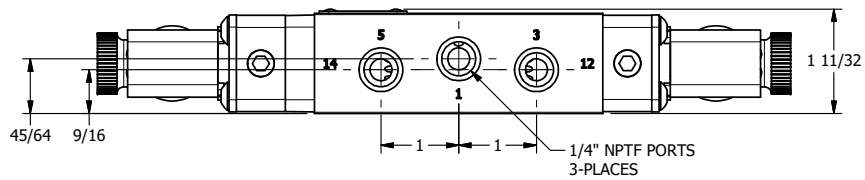

1/2"-14 NPT CONDUIT CONNECTION
18" LEAD, 3 WIRE

AAA
PRODUCTS
INTERNATIONAL

**AAA PRODUCTS
INTERNATIONAL**
7114 Harry Hines Blvd
Dallas, TX 75235

TITLE: 1/4" NAMUR, DBL SOL, 3 POS,
SPR CTR, SOL SHFT, FLOAT CTR SPL,
MOLD-OVER, DUST EXCLDR

DRAWING NO.:
DIM_NSY2GJL

THE INFORMATION CONTAINED WITHIN THIS DOCUMENT IS PROPRIETARY TO AAA PRODUCTS AND MAY NOT BE DISCLOSED WITHOUT PRIOR WRITTEN CONSENT