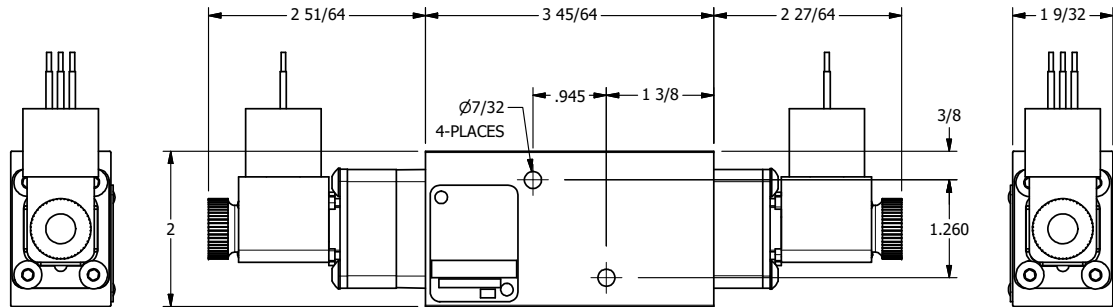

1/2"-14 NPT CONDUIT CONNECTION
18" LEAD, 3 WIRE

AAA
PRODUCTS
INTERNATIONAL

**AAA PRODUCTS
INTERNATIONAL**
7114 Harry Hines Blvd
Dallas, TX 75235

TITLE: 1/4" NAMUR, DBL SOL, 3 POS,
SPR CTR, SOL SHFT, FLOAT CTR SPL,
MOLD-OVER, DUST EXCLDR

DRAWING NO.:
DIM_NSY2GJL

THE INFORMATION CONTAINED WITHIN THIS DOCUMENT IS PROPRIETARY TO AAA PRODUCTS AND MAY NOT BE DISCLOSED WITHOUT PRIOR WRITTEN CONSENT