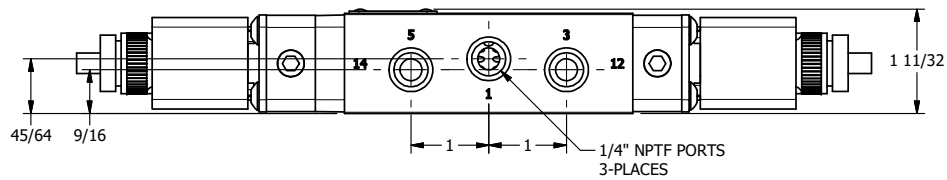

4 3 2 1

4 3 2

TITLE: 1/4" NAMUR, DBL SOL, 3 POS,  
SPR CTR, SOL SHFT, REGEN CTR SPL,  
ATEX, LCKNG OVRD, DUST EXCLDR

DRAWING NO.:  
DIM\_NSY2DTOL

THE INFORMATION CONTAINED WITHIN THIS DOCUMENT IS PROPRIETARY TO AAA PRODUCTS AND MAY NOT BE DISCLOSED WITHOUT PRIOR WRITTEN CONSENT