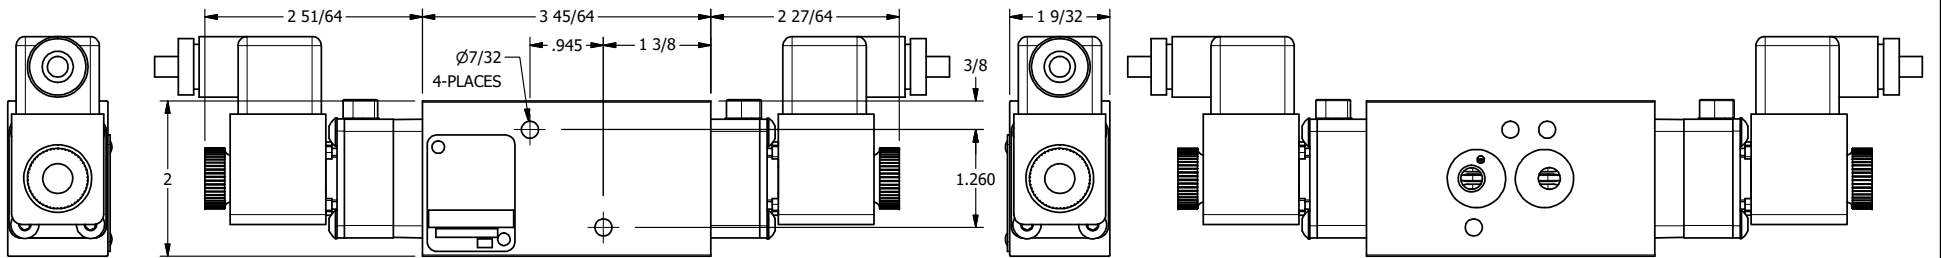

4 3 2 1

4 3 2

TITLE: 1/4" NAMUR, DBL SOL, 3 POS,  
SPR CTR, SOL SHFT, REGEN CTR SPL,  
ATEX, LCKNG OVRD, DUST EXCLDR

DRAWING NO.:  
DIM\_NSY2DTOL

THE INFORMATION CONTAINED WITHIN THIS DOCUMENT IS PROPRIETARY TO AAA PRODUCTS AND MAY NOT BE DISCLOSED WITHOUT PRIOR WRITTEN CONSENT