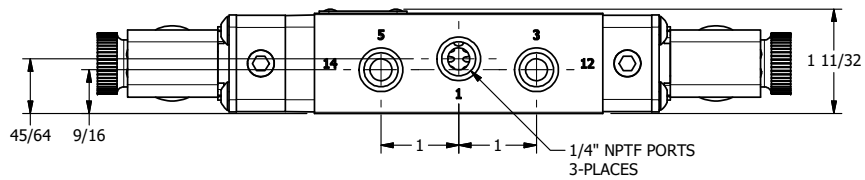

1/2"-14 NPT CONDUIT CONNECTION
18" LEAD, 3 WIRE

AAA
PRODUCTS
INTERNATIONAL

AAA PRODUCTS INTERNATIONAL
7114 Harry Hines Blvd
Dallas, TX 75235

TITLE: 1/4" NAMUR, DBL SOL, 3 POS,
SPR CTR, REGEN CTR SPL, MOLD-OVER,
LCKNG OVRD, DUST EXCLDR

DRAWING NO.:
DIM_NSY2DJOL

THE INFORMATION CONTAINED WITHIN THIS DOCUMENT IS PROPRIETARY TO AAA PRODUCTS AND MAY NOT BE DISCLOSED WITHOUT PRIOR WRITTEN CONSENT