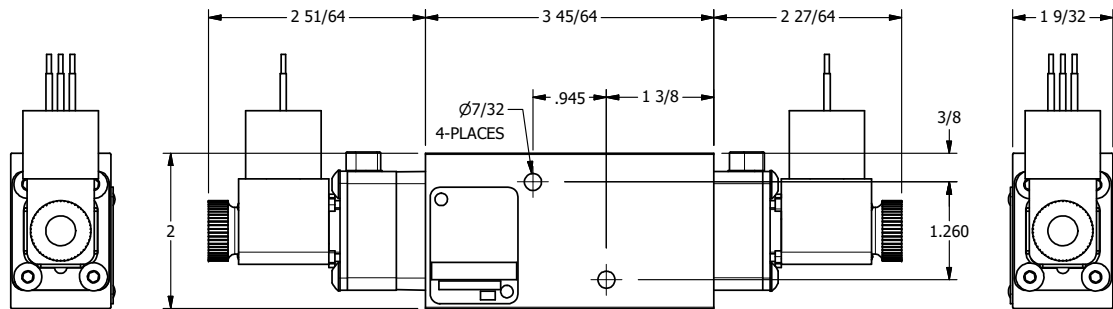

1/2"-14 NPT CONDUIT CONNECTION
18" LEAD, 3 WIRE

AAA
PRODUCTS
INTERNATIONAL

AAA PRODUCTS INTERNATIONAL
7114 Harry Hines Blvd
Dallas, TX 75235

TITLE: 1/4" NAMUR, DBL SOL, 3 POS,
SPR CTR, REGEN CTR SPL, MOLD-OVER,
LCKNG OVRD, DUST EXCLDR

DRAWING NO.:
DIM_NSY2DJOL

THE INFORMATION CONTAINED WITHIN THIS DOCUMENT IS PROPRIETARY TO AAA PRODUCTS AND MAY NOT BE DISCLOSED WITHOUT PRIOR WRITTEN CONSENT