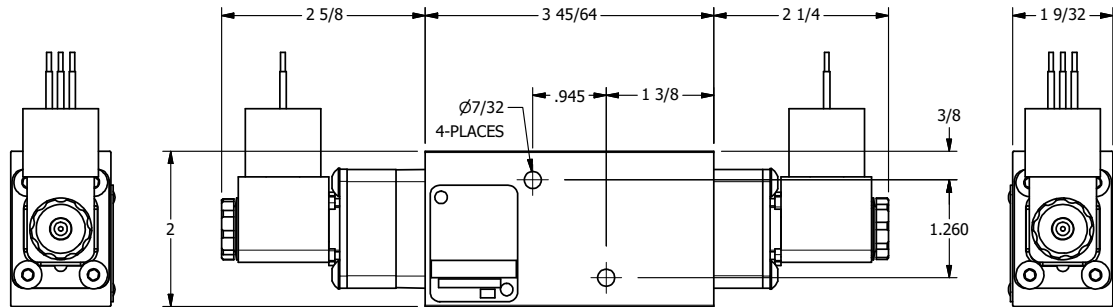

1/2"-14 NPT CONDUIT CONNECTION
18" LEAD, 3 WIRE

AAA
PRODUCTS
INTERNATIONAL

**AAA PRODUCTS
INTERNATIONAL**
7114 Harry Hines Blvd
Dallas, TX 75235

TITLE: 1/4" NAMUR, DBL SOL, 3 POS,
SPR CTR, SOL SHFT, REGEN CTR SPL,
MOLD-OVER

DRAWING NO.:
DIM_NSY2DJ

THE INFORMATION CONTAINED WITHIN THIS DOCUMENT IS PROPRIETARY TO AAA PRODUCTS AND MAY NOT BE DISCLOSED WITHOUT PRIOR WRITTEN CONSENT