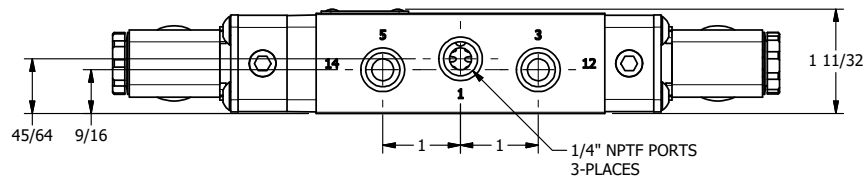

1/2"-14 NPT CONDUIT CONNECTION
18" LEAD, 3 WIRE

AAA
PRODUCTS
INTERNATIONAL

**AAA PRODUCTS
INTERNATIONAL**
7114 Harry Hines Blvd
Dallas, TX 75235

TITLE: 1/4" NAMUR, DBL SOL, 3 POS,
SPR CTR, SOL SHFT, REGEN CTR SPL,
MOLD-OVER