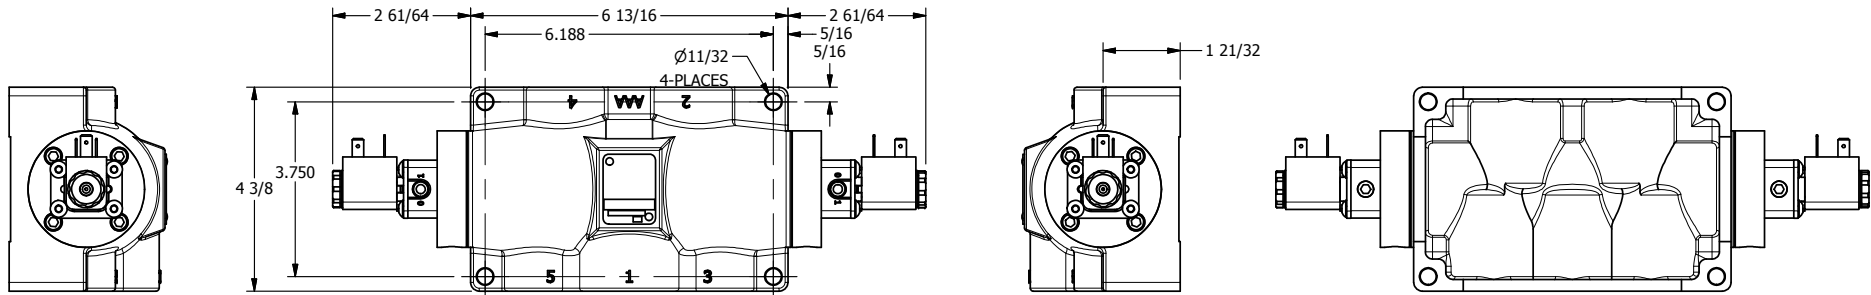

4

3

2

1

AAA
PRODUCTS
INTERNATIONAL

**AAA PRODUCTS
INTERNATIONAL**
7114 Harry Hines Blvd
Dallas, TX 75235

TITLE: 1" SIDE PORT, DBL SOL, 3 POS,
SPR CTR, SOL SHFT, CLSD CTR SPL,
EXT PILOT

DRAWING NO.:
DIM_ESY8Z