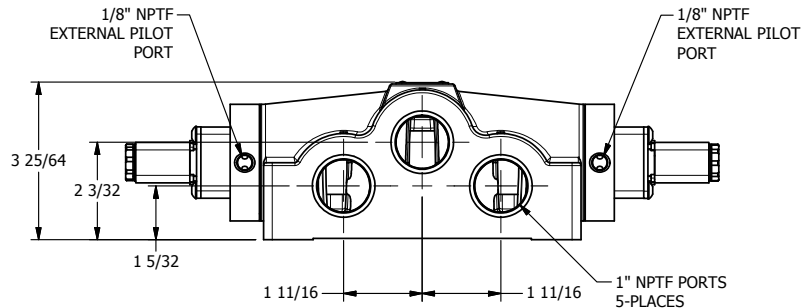

4

3

2

1

AAA
PRODUCTS
INTERNATIONAL

**AAA PRODUCTS
INTERNATIONAL**
7114 Harry Hines Blvd
Dallas, TX 75235

TITLE: 1" SIDE PORT, DBL SOL, 3 POS,
SPR CTR, SOL SHFT, CLSD CTR SPL,
EXT PILOT

DRAWING NO.:
DIM_ESY8Z