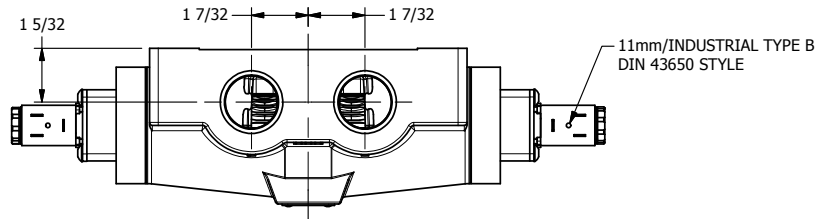

4

3

2

1

AAA
PRODUCTS
INTERNATIONAL

**AAA PRODUCTS
INTERNATIONAL**
7114 Harry Hines Blvd
Dallas, TX 75235

TITLE: 1" SIDE PORT, DBL SOL, 3 POS,
SPR CTR, SOL SHFT, CLSD CTR SPL,
EXT PILOT

DRAWING NO.:
DIM_ESY8Z