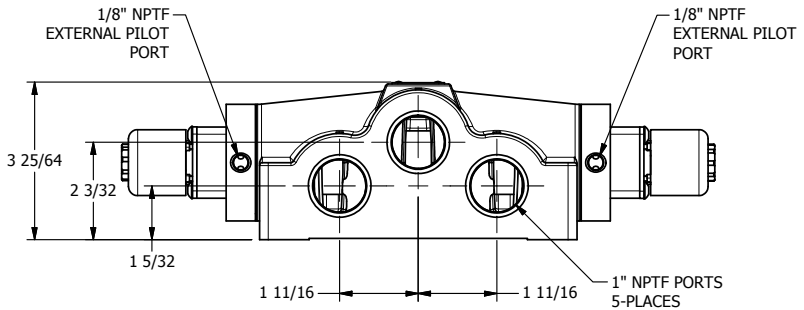

4

3

2

1

AAA
PRODUCTS
INTERNATIONAL

AAA PRODUCTS INTERNATIONAL
7114 Harry Hines Blvd
Dallas, TX 75235

TITLE: 1" SIDE PORT, DBL SOL, 3 POS,
SPR CTR, SOL SHFT, CLSD CTR SPL,
EXPL PROOF, EXT PILOT

DRAWING NO.:
DIM_ESY8XZ