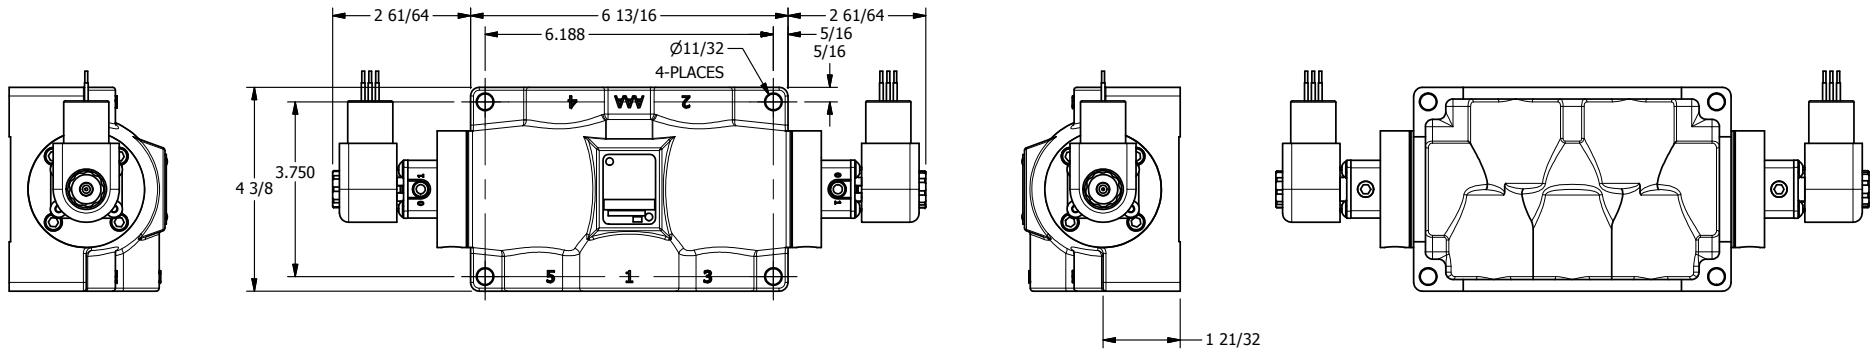

4

3

2

1

AAA
PRODUCTS
INTERNATIONAL

AAA PRODUCTS INTERNATIONAL
7114 Harry Hines Blvd
Dallas, TX 75235

TITLE: 1" SIDE PORT, DBL SOL, 3 POS,
SPR CTR, SOL SHFT, CLSD CTR SPL,
EXPL PROOF, EXT PILOT

DRAWING NO.:
DIM_ESY8XZ