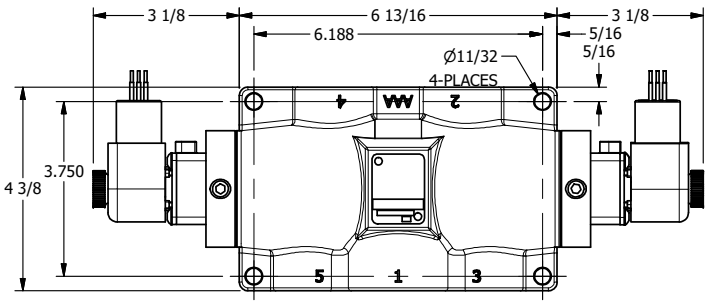

4

3

2

1

1/2" NPT
CONDUIT CONNECTION

1 21/32

1" NPTF PORTS
5-PLACES

AAA
PRODUCTS
INTERNATIONAL

**AAA PRODUCTS
INTERNATIONAL**
7114 Harry Hines Blvd
Dallas, TX 75235

TITLE: 1" SIDE PORT, DBL SOL, 3 POS,
SPR CTR, CLSD CTR SPL, EXPL PROOF,
LCKNG OVRD, DUST EXCDLR

DRAWING NO.:
DIM_ESY8XOL

4

3

2

THE INFORMATION CONTAINED WITHIN THIS DOCUMENT IS PROPRIETARY TO AAA PRODUCTS AND MAY NOT BE DISCLOSED WITHOUT PRIOR WRITTEN CONSENT