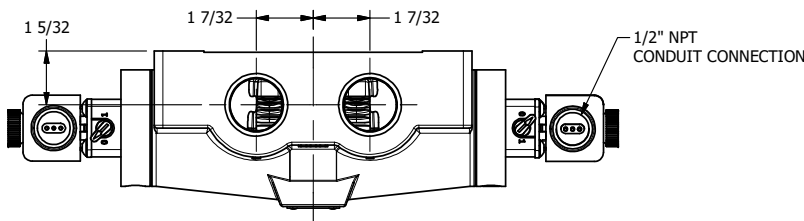

4

3

2

1

1/2" NPT
CONDUIT CONNECTION

1 21/32

1" NPTF PORTS
5-PLACES

AAA
PRODUCTS
INTERNATIONAL

**AAA PRODUCTS
INTERNATIONAL**
7114 Harry Hines Blvd
Dallas, TX 75235

TITLE: 1" SIDE PORT, DBL SOL, 3 POS,
SPR CTR, CLSD CTR SPL, EXPL PROOF,
LCKNG OVRD, DUST EXCDLR

DRAWING NO.:
DIM_ESY8XOL

4

3

2

THE INFORMATION CONTAINED WITHIN THIS DOCUMENT IS PROPRIETARY TO AAA PRODUCTS AND MAY NOT BE DISCLOSED WITHOUT PRIOR WRITTEN CONSENT