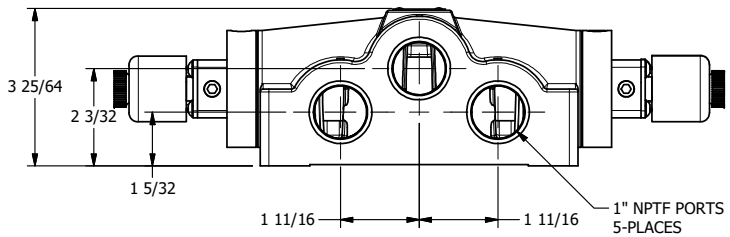

4

3

2

1

1/2" NPT
CONDUIT CONNECTION

1 21/32

1" NPTF PORTS
5-PLACES

AAA
PRODUCTS
INTERNATIONAL

**AAA PRODUCTS
INTERNATIONAL**
7114 Harry Hines Blvd
Dallas, TX 75235

TITLE: 1" SIDE PORT, DBL SOL, 3 POS,
SPR CTR, CLSD CTR SPL, EXPL PROOF,
LCKNG OVRD, DUST EXCDLR

DRAWING NO.:
DIM_ESY8XOL

4

3

2

THE INFORMATION CONTAINED WITHIN THIS DOCUMENT IS PROPRIETARY TO AAA PRODUCTS AND MAY NOT BE DISCLOSED WITHOUT PRIOR WRITTEN CONSENT