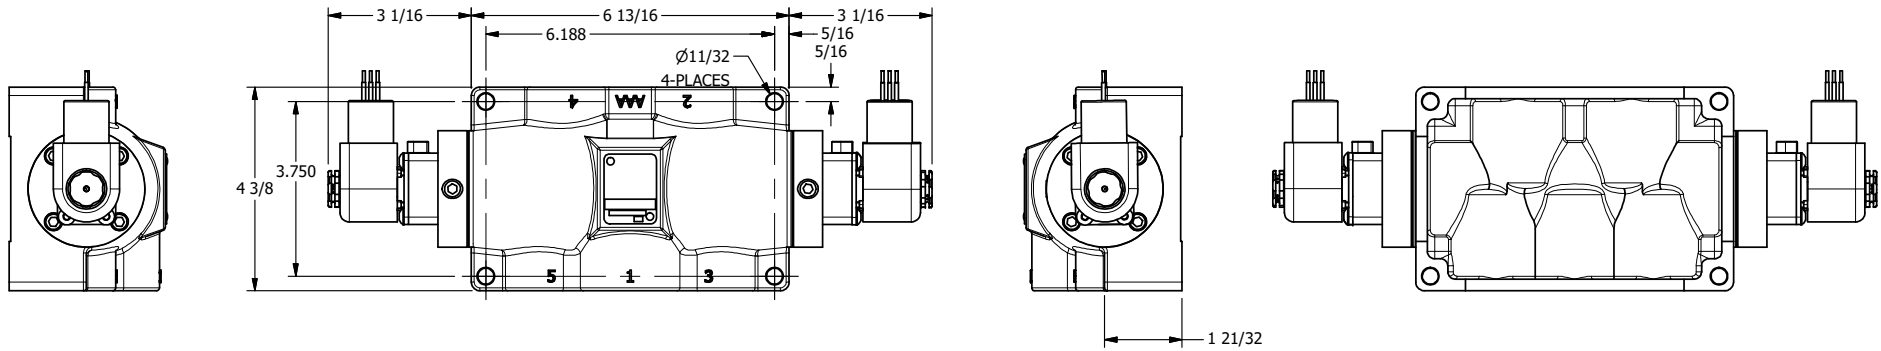

4

3

2

1

AAA
PRODUCTS
INTERNATIONAL

**AAA PRODUCTS
INTERNATIONAL**
7114 Harry Hines Blvd
Dallas, TX 75235

TITLE: 1" SIDE PORT, DBL SOL, 3 POS,
SPR CTR, SOL SHFT, CLSD CTR SPL,
EXPL PROOF, LCKNG OVRD, SIDE VENT

DRAWING NO.:
DIM_ESY8XOC

THE INFORMATION CONTAINED WITHIN THIS DOCUMENT IS PROPRIETARY TO AAA PRODUCTS AND MAY NOT BE DISCLOSED WITHOUT PRIOR WRITTEN CONSENT

4

3

2

B

B

A