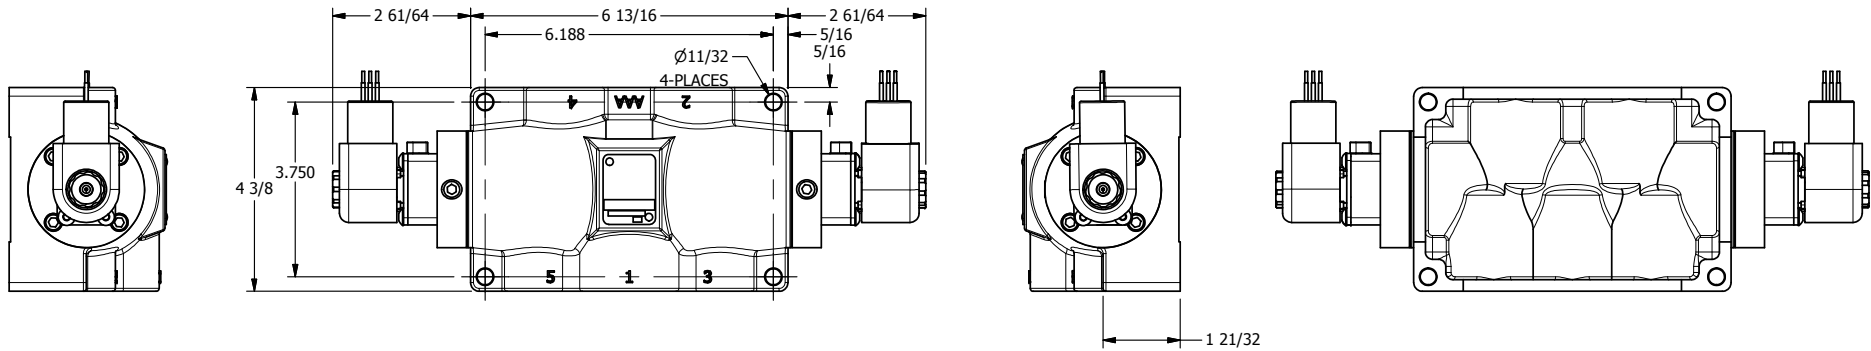

4

3

2

1

AAA
PRODUCTS
INTERNATIONAL

**AAA PRODUCTS
INTERNATIONAL**
7114 Harry Hines Blvd
Dallas, TX 75235

TITLE: 1" SIDE PORT, DBL SOL, 3 POS,
SPR CTR, SOL SHFT, CLSD CTR SPL,
EXPL PROOF, LCKNG OVRD

DRAWING NO.:
DIM_ESY8XO