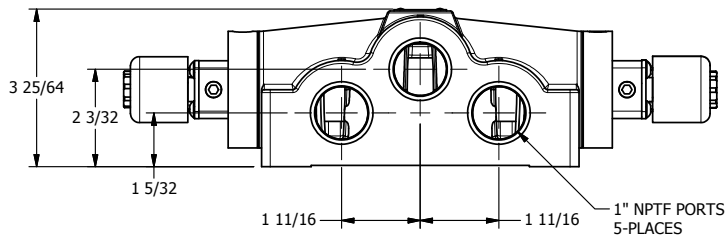

4

3

2

1

AAA
PRODUCTS
INTERNATIONAL

**AAA PRODUCTS
INTERNATIONAL**
7114 Harry Hines Blvd
Dallas, TX 75235

TITLE: 1" SIDE PORT, DBL SOL, 3 POS,
SPR CTR, SOL SHFT, CLSD CTR SPL,
EXPL PROOF, LCKNG OVRD

DRAWING NO.:
DIM_ESY8XO