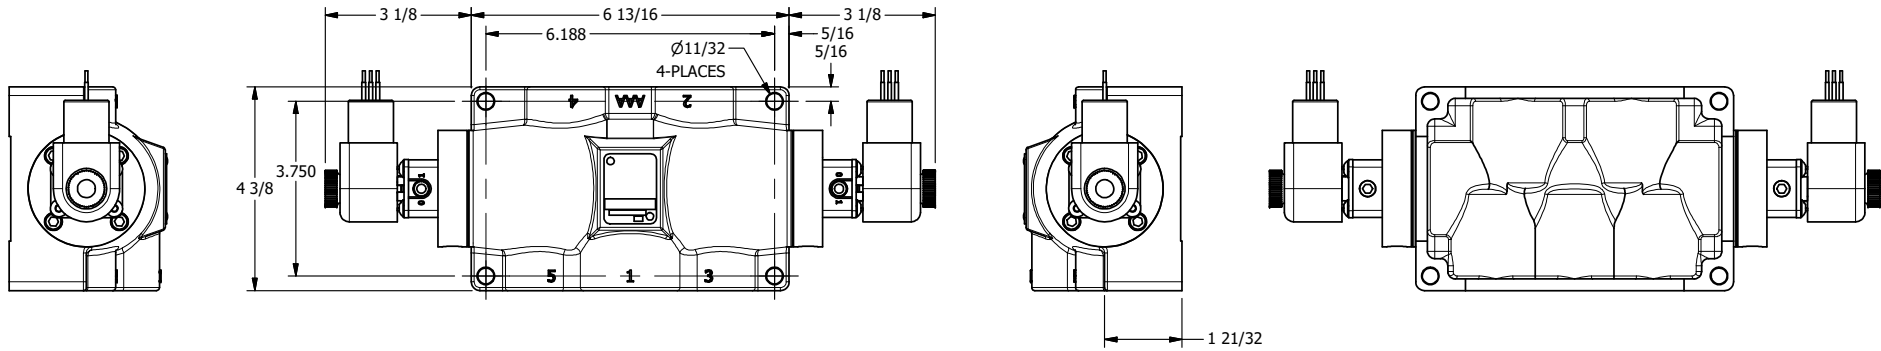

4

3

2

1

**AAA**  
PRODUCTS  
INTERNATIONAL

**AAA PRODUCTS  
INTERNATIONAL**  
7114 Harry Hines Blvd  
Dallas, TX 75235

TITLE: 1" SIDE PORT, DBL SOL, 3 POS,  
CLSD SPR CTR, EXPL PROOF,  
DUST EXCLDR, EXT PILOT

DRAWING NO.:  
DIM\_ESY8XLZ

4

3

2

THE INFORMATION CONTAINED WITHIN THIS DOCUMENT IS PROPRIETARY TO AAA PRODUCTS AND MAY NOT BE DISCLOSED WITHOUT PRIOR WRITTEN CONSENT