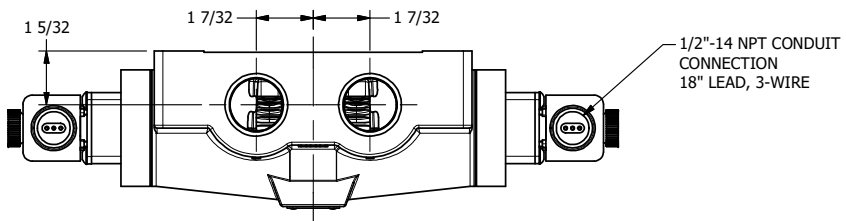

4

3

2

1

**AAA**  
PRODUCTS  
INTERNATIONAL

**AAA PRODUCTS  
INTERNATIONAL**  
7114 Harry Hines Blvd  
Dallas, TX 75235

TITLE: 1" SIDE PORT, DBL SOL, 3 POS,  
CLSD SPR CTR, EXPL PROOF,  
DUST EXCLDR, EXT PILOT

DRAWING NO.:  
DIM\_ESY8XLZ

4

3

2

THE INFORMATION CONTAINED WITHIN THIS DOCUMENT IS PROPRIETARY TO AAA PRODUCTS AND MAY NOT BE DISCLOSED WITHOUT PRIOR WRITTEN CONSENT