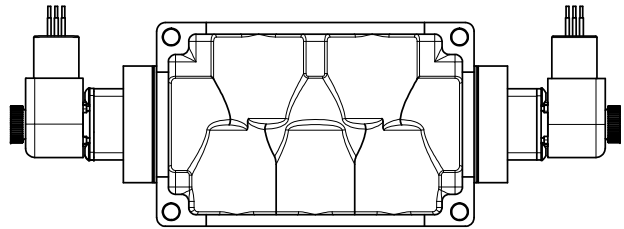

4

3

2

1

1/2" NPT  
CONDUIT CONNECTION

1 21/32

1" NPTF PORTS  
5-PLACES

**AAA**  
PRODUCTS  
INTERNATIONAL

**AAA PRODUCTS  
INTERNATIONAL**  
7114 Harry Hines Blvd  
Dallas, TX 75235

TITLE: 1" SIDE PORT, DBL SOL, 3 POS,  
SPR CTR, SOL SHFT, CLSD CTR SPL,  
EXPLOSION PROOF, DUST EXCDLR

DRAWING NO.:  
DIM\_ESY8XL