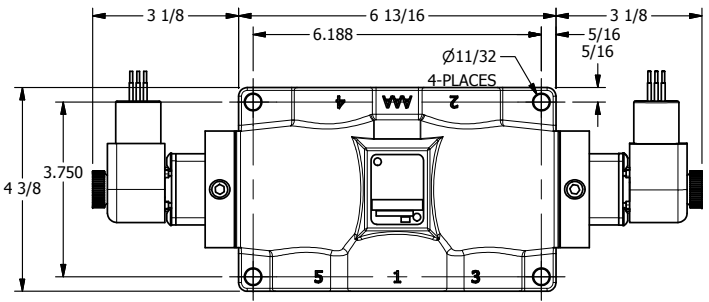

4

3

2

1

1/2" NPT  
CONDUIT CONNECTION

1 21/32

1" NPTF PORTS  
5-PLACES

**AAA**  
PRODUCTS  
INTERNATIONAL

**AAA PRODUCTS  
INTERNATIONAL**  
7114 Harry Hines Blvd  
Dallas, TX 75235

TITLE: 1" SIDE PORT, DBL SOL, 3 POS,  
SPR CTR, SOL SHFT, CLSD CTR SPL,  
EXPLOSION PROOF, DUST EXCDLR

DRAWING NO.:  
DIM\_ESY8XL