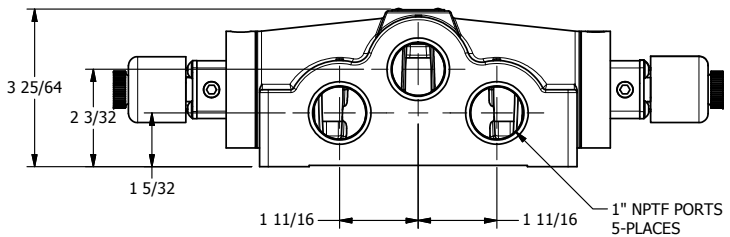

4

3

2

1

1/2" NPT  
CONDUIT CONNECTION

1 21/32

1" NPTF PORTS  
5-PLACES

**AAA**  
PRODUCTS  
INTERNATIONAL

**AAA PRODUCTS  
INTERNATIONAL**  
7114 Harry Hines Blvd  
Dallas, TX 75235

TITLE: 1" SIDE PORT, DBL SOL, 3 POS,  
SPR CTR, SOL SHFT, CLSD CTR SPL,  
EXPLOSION PROOF, DUST EXCDLR

DRAWING NO.:  
DIM\_ESY8XL