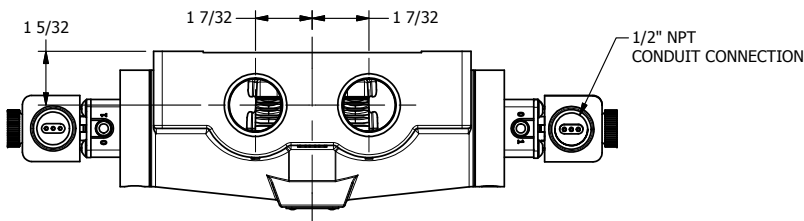

4

3

2

1

1/2" NPT  
CONDUIT CONNECTION

1 21/32

1" NPTF PORTS  
5-PLACES

**AAA**  
PRODUCTS  
INTERNATIONAL

**AAA PRODUCTS  
INTERNATIONAL**  
7114 Harry Hines Blvd  
Dallas, TX 75235

TITLE: 1" SIDE PORT, DBL SOL, 3 POS,  
SPR CTR, SOL SHFT, CLSD CTR SPL,  
EXPLOSION PROOF, DUST EXCDLR

DRAWING NO.:  
DIM\_ESY8XL