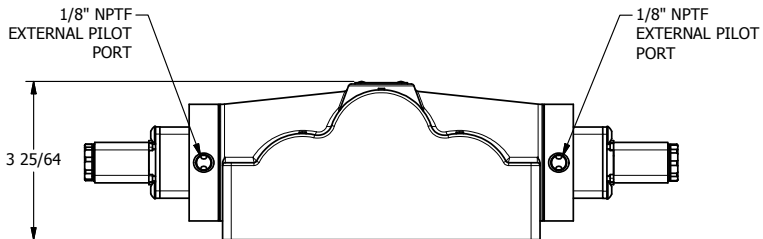

4

3

2

1

AAA
PRODUCTS
INTERNATIONAL

**AAA PRODUCTS
INTERNATIONAL**
7114 Harry Hines Blvd
Dallas, TX 75235

TITLE: 1" SIDE PORT, DBL SOL, 3 POS,
SPR CTR, SOL SHFT, CLSD CTR SPL,
EXT PILOT

DRAWING NO.:
DIM_ESY8PZ