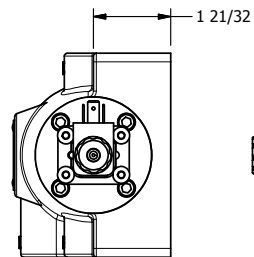

4

3

2

1

AAA
PRODUCTS
INTERNATIONAL

**AAA PRODUCTS
INTERNATIONAL**
7114 Harry Hines Blvd
Dallas, TX 75235

TITLE: 1" SIDE PORT, DBL SOL, 3 POS,
SPR CTR, SOL SHFT, CLSD CTR SPL,
EXT PILOT

DRAWING NO.:
DIM_ESY8PZ