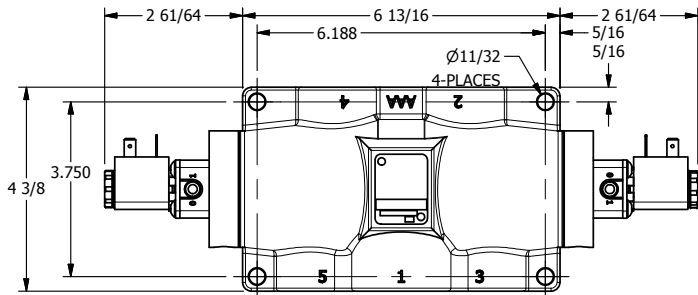

4

3

2

1

AAA
PRODUCTS
INTERNATIONAL

**AAA PRODUCTS
INTERNATIONAL**
7114 Harry Hines Blvd
Dallas, TX 75235

TITLE: 1" SIDE PORT, DBL SOL, 3 POS,
SPR CTR, SOL SHFT, CLSD CTR SPL,
EXT PILOT

DRAWING NO.:
DIM_ESY8PZ