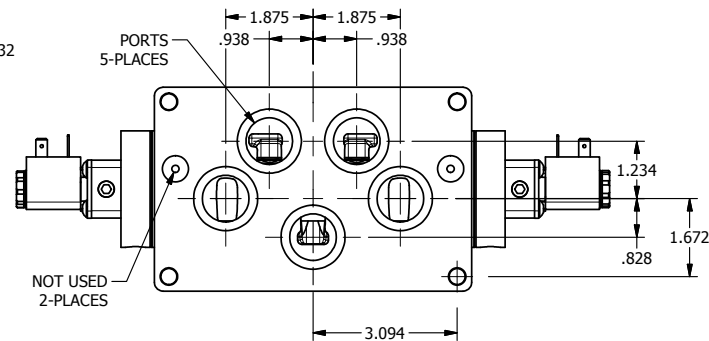

4

3

2

1

AAA
PRODUCTS
INTERNATIONAL

**AAA PRODUCTS
INTERNATIONAL**
7114 Harry Hines Blvd
Dallas, TX 75235

TITLE: 1" SIDE PORT, DBL SOL, 3 POS,
SPR CTR, SOL SHFT, CLSD CTR SPL,
EXT PILOT

DRAWING NO.:
DIM_ESY8PZ