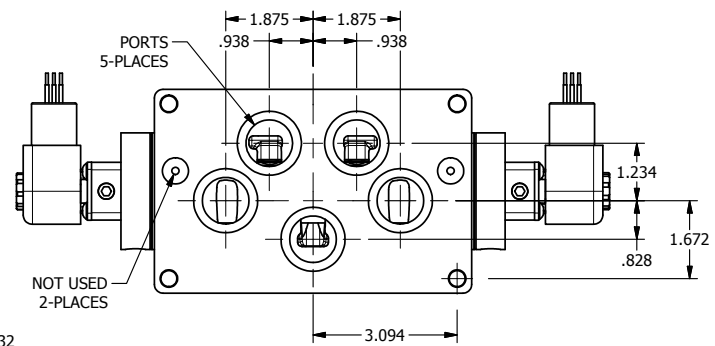

4

3

2

1

**AAA**  
PRODUCTS  
INTERNATIONAL

**AAA PRODUCTS INTERNATIONAL**  
7114 Harry Hines Blvd  
Dallas, TX 75235

TITLE: 1" SIDE PORT, DBL SOL, 3 POS,  
SPR CTR, SOL SHFT, CLSD CTR SPL,  
EXPL PROOF, EXT PILOT

DRAWING NO.:  
DIM\_ESY8PXZ

THE INFORMATION CONTAINED WITHIN THIS DOCUMENT IS PROPRIETARY TO AAA PRODUCTS AND MAY NOT BE DISCLOSED WITHOUT PRIOR WRITTEN CONSENT

4

3

2

1