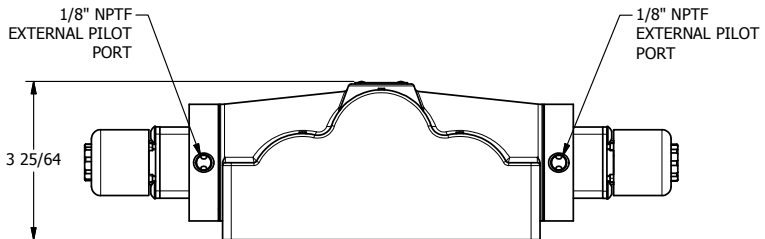

4

3

2

1

**AAA**  
PRODUCTS  
INTERNATIONAL

**AAA PRODUCTS INTERNATIONAL**  
7114 Harry Hines Blvd  
Dallas, TX 75235

TITLE: 1" SIDE PORT, DBL SOL, 3 POS,  
SPR CTR, SOL SHFT, CLSD CTR SPL,  
EXPL PROOF, EXT PILOT

DRAWING NO.:  
DIM\_ESY8PXZ

THE INFORMATION CONTAINED WITHIN THIS DOCUMENT IS PROPRIETARY TO AAA PRODUCTS AND MAY NOT BE DISCLOSED WITHOUT PRIOR WRITTEN CONSENT

4

3

2

1