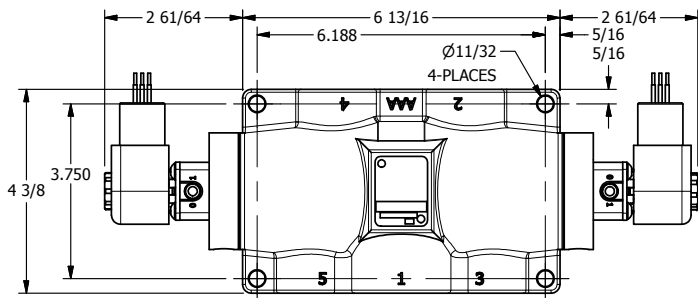

4

3

2

1

**AAA**  
PRODUCTS  
INTERNATIONAL

**AAA PRODUCTS INTERNATIONAL**  
7114 Harry Hines Blvd  
Dallas, TX 75235

TITLE: 1" SIDE PORT, DBL SOL, 3 POS,  
SPR CTR, SOL SHFT, CLSD CTR SPL,  
EXPL PROOF, EXT PILOT

DRAWING NO.:  
DIM\_ESY8PXZ

THE INFORMATION CONTAINED WITHIN THIS DOCUMENT IS PROPRIETARY TO AAA PRODUCTS AND MAY NOT BE DISCLOSED WITHOUT PRIOR WRITTEN CONSENT

4

3

2

1