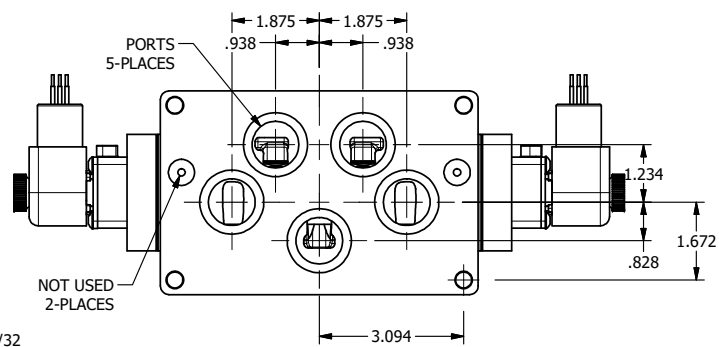

4

3

2

1

AAA
PRODUCTS
INTERNATIONAL

**AAA PRODUCTS
INTERNATIONAL**
7114 Harry Hines Blvd
Dallas, TX 75235

TITLE: 1" SIDE PORT, DBL SOL, 3 POS,
SPR CTR, CLSD CTR SPL, EXPL PROOF,
LCKNG OVRD, DUST EXCDLR

DRAWING NO.:
DIM_ESY8PXOL