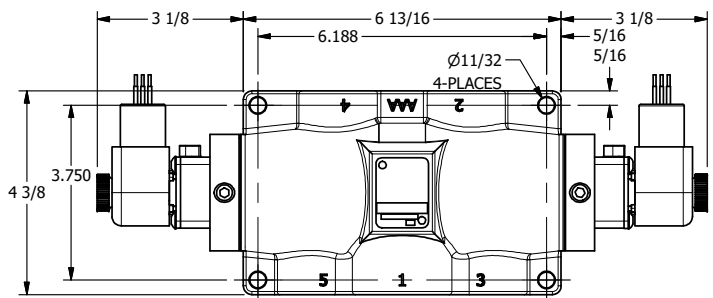

4

3

2

1

AAA
PRODUCTS
INTERNATIONAL

**AAA PRODUCTS
INTERNATIONAL**
7114 Harry Hines Blvd
Dallas, TX 75235

TITLE: 1" SIDE PORT, DBL SOL, 3 POS,
SPR CTR, CLSD CTR SPL, EXPL PROOF,
LCKNG OVRD, DUST EXCDLR

DRAWING NO.:
DIM_ESY8PXOL