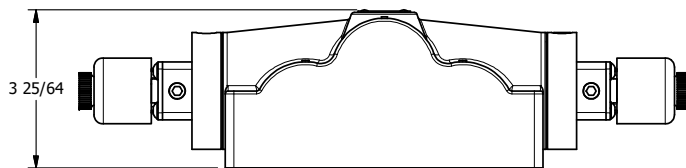

4

3

2

1

AAA
PRODUCTS
INTERNATIONAL

**AAA PRODUCTS
INTERNATIONAL**
7114 Harry Hines Blvd
Dallas, TX 75235

TITLE: 1" SIDE PORT, DBL SOL, 3 POS,
SPR CTR, CLSD CTR SPL, EXPL PROOF,
LCKNG OVRD, DUST EXCDLR

DRAWING NO.:
DIM_ESY8PXOL