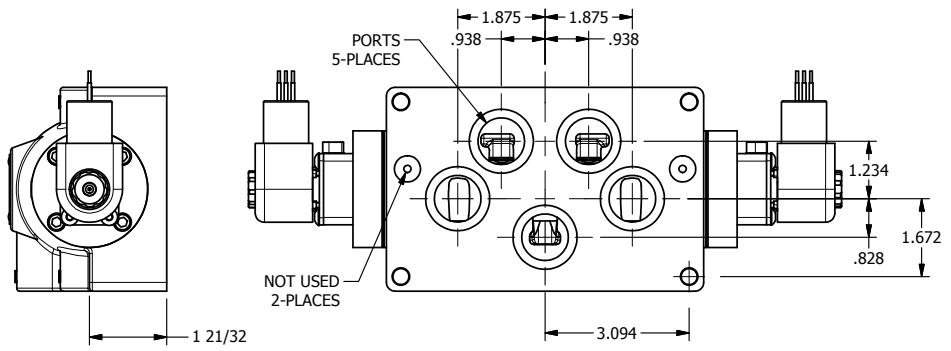

4

3

2

1

AAA PRODUCTS INTERNATIONAL
7114 Harry Hines Blvd
Dallas, TX 75235

TITLE: 1" SIDE PORT, DBL SOL, 3 POS,
SPR CTR, SOL SHFT, CLSD CTR SPL,
EXPL PROOF, LCKNG OVRD

DRAWING NO.:
DIM_ESY8PX0

THE INFORMATION CONTAINED WITHIN THIS DOCUMENT IS PROPRIETARY TO AAA PRODUCTS AND MAY NOT BE DISCLOSED WITHOUT PRIOR WRITTEN CONSENT