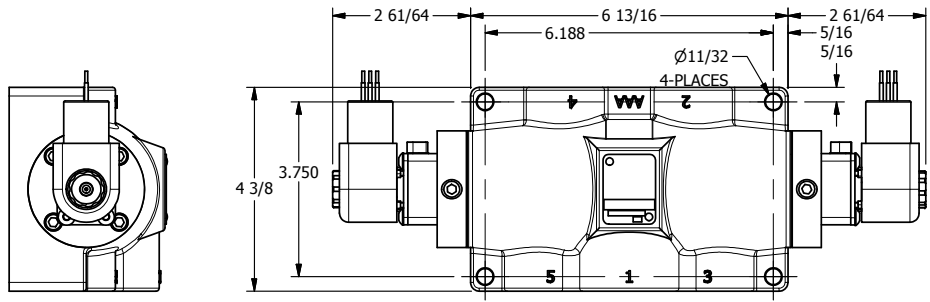

4

3

2

1

AAA PRODUCTS INTERNATIONAL
7114 Harry Hines Blvd
Dallas, TX 75235

TITLE: 1" SIDE PORT, DBL SOL, 3 POS,
SPR CTR, SOL SHFT, CLSD CTR SPL,
EXPL PROOF, LCKNG OVRD

DRAWING NO.:
DIM_ESY8PX0

THE INFORMATION CONTAINED WITHIN THIS DOCUMENT IS PROPRIETARY TO AAA PRODUCTS AND MAY NOT BE DISCLOSED WITHOUT PRIOR WRITTEN CONSENT