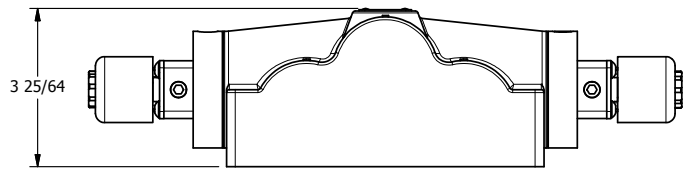

4

3

2

1

AAA PRODUCTS INTERNATIONAL
7114 Harry Hines Blvd
Dallas, TX 75235

TITLE: 1" SIDE PORT, DBL SOL, 3 POS,
SPR CTR, SOL SHFT, CLSD CTR SPL,
EXPL PROOF, LCKNG OVRD

DRAWING NO.:
DIM_ESY8PX0

THE INFORMATION CONTAINED WITHIN THIS DOCUMENT IS PROPRIETARY TO AAA PRODUCTS AND MAY NOT BE DISCLOSED WITHOUT PRIOR WRITTEN CONSENT