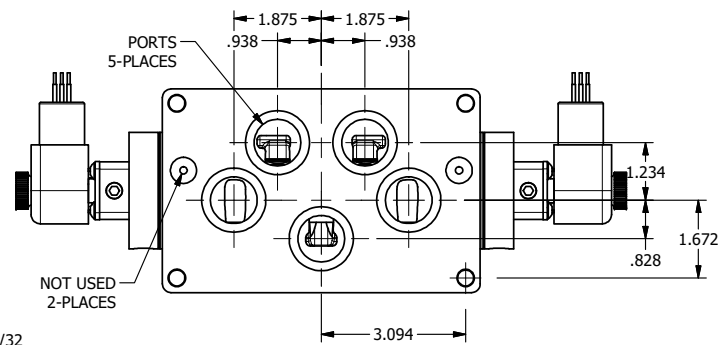

4

3

2

1

AAA
PRODUCTS
INTERNATIONAL

**AAA PRODUCTS
INTERNATIONAL**
7114 Harry Hines Blvd
Dallas, TX 75235

TITLE: 1" SIDE PORT, DBL SOL, 3 POS,
CLSD SPR CTR, EXPL PROOF,
DUST EXCLDR, EXT PILOT

DRAWING NO.:
DIM_ESY8PXLZ