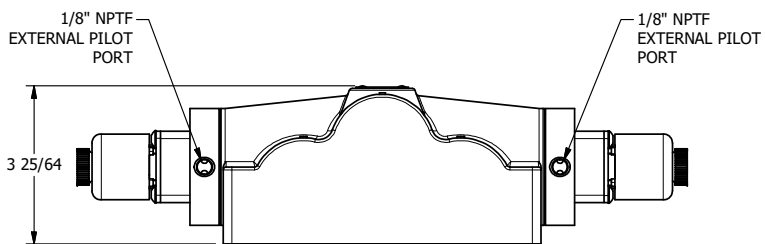

4

3

2

1

AAA
PRODUCTS
INTERNATIONAL

**AAA PRODUCTS
INTERNATIONAL**
7114 Harry Hines Blvd
Dallas, TX 75235

TITLE: 1" SIDE PORT, DBL SOL, 3 POS,
CLSD SPR CTR, EXPL PROOF,
DUST EXCLDR, EXT PILOT

DRAWING NO.:
DIM_ESY8PXLZ