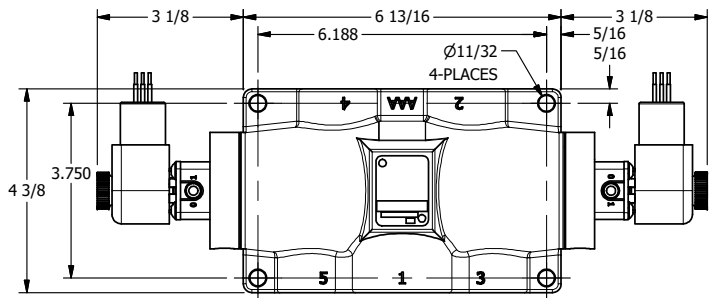

4

3

2

1

AAA
PRODUCTS
INTERNATIONAL

**AAA PRODUCTS
INTERNATIONAL**
7114 Harry Hines Blvd
Dallas, TX 75235

TITLE: 1" SIDE PORT, DBL SOL, 3 POS,
CLSD SPR CTR, EXPL PROOF,
DUST EXCLDR, EXT PILOT

DRAWING NO.:
DIM_ESY8PXLZ