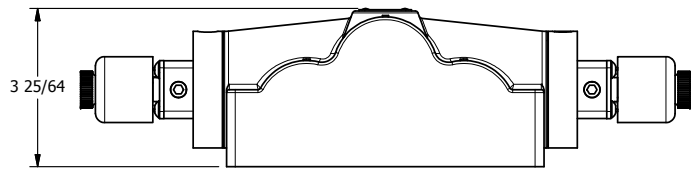

4

3

2

1

AAA PRODUCTS INTERNATIONAL
7114 Harry Hines Blvd
Dallas, TX 75235

TITLE: 1" SIDE PORT, DBL SOL, 3 POS,
SPR CTR, SOL SHFT, CLSD CTR SPL,
EXPLOSION PROOF, DUST EXCDLR

DRAWING NO.:
DIM_ESY8PXL

4