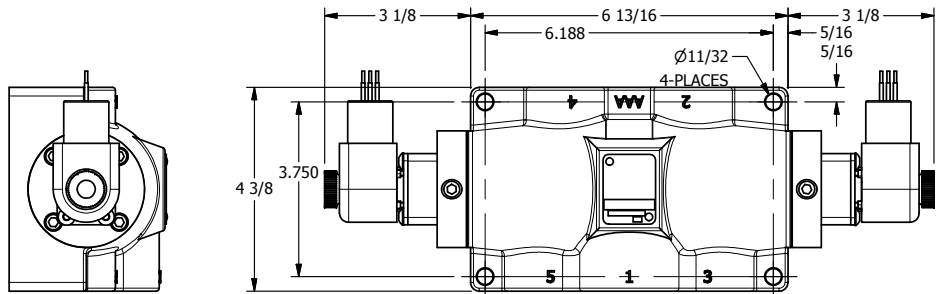

4

3

2

1

AAA PRODUCTS INTERNATIONAL
7114 Harry Hines Blvd
Dallas, TX 75235

TITLE: 1" SIDE PORT, DBL SOL, 3 POS,
SPR CTR, SOL SHFT, CLSD CTR SPL,
EXPLOSION PROOF, DUST EXCDLR

DRAWING NO.:
DIM_ESY8PXL

4