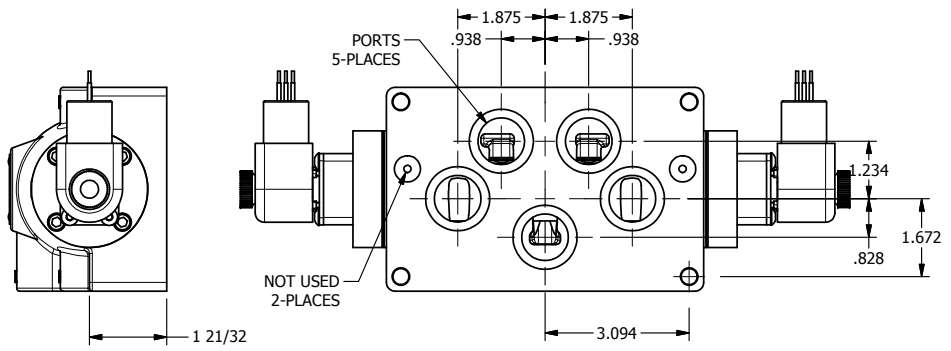

4

3

2

1

AAA PRODUCTS INTERNATIONAL
7114 Harry Hines Blvd
Dallas, TX 75235

TITLE: 1" SIDE PORT, DBL SOL, 3 POS,
SPR CTR, SOL SHFT, CLSD CTR SPL,
EXPLOSION PROOF, DUST EXCDLR

DRAWING NO.:
DIM_ESY8PXL

4