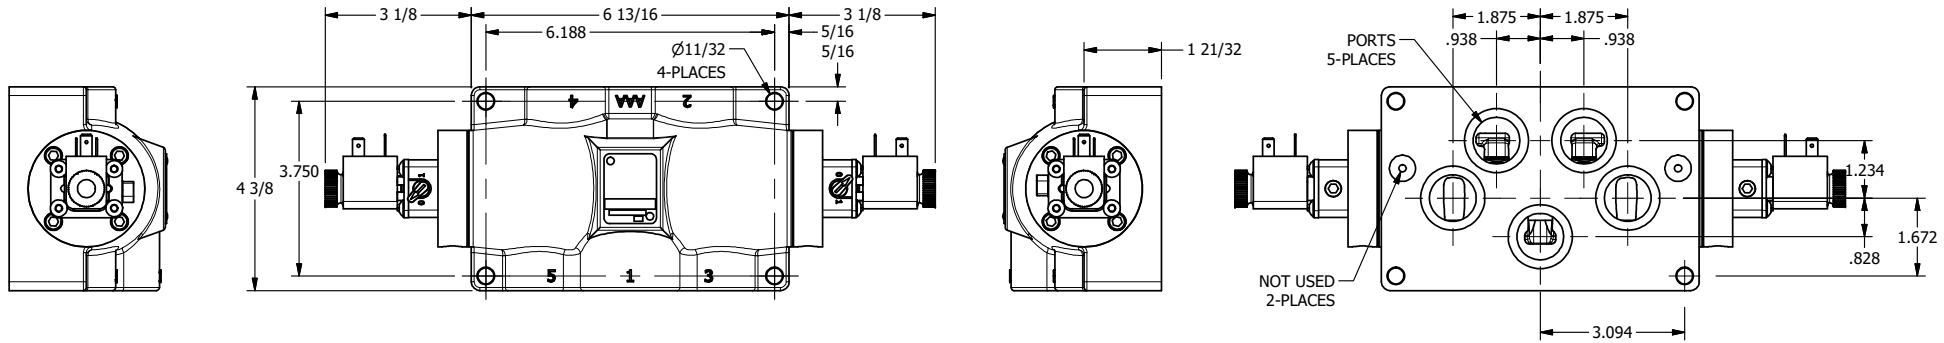

4

3

2

1

AAA
PRODUCTS
INTERNATIONAL

**AAA PRODUCTS
INTERNATIONAL**
7114 Harry Hines Blvd
Dallas, TX 75235

TITLE: 1" SIDE PORT, DBL SOL, 3 POS,
CLSD SPR CTR SPL,
LCKNG OVRD, EXCLDR, EXT PILOT

DRAWING NO.:
DIM_ESY8POLZ