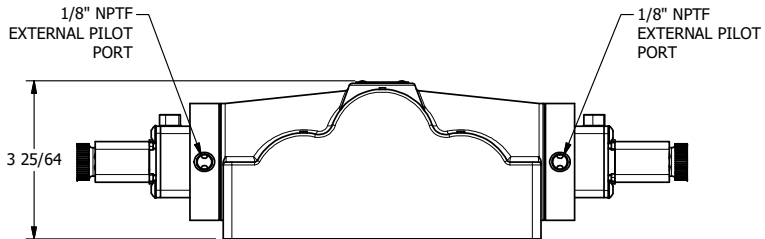

4

3

2

1

AAA
PRODUCTS
INTERNATIONAL

**AAA PRODUCTS
INTERNATIONAL**
7114 Harry Hines Blvd
Dallas, TX 75235

TITLE: 1" SIDE PORT, DBL SOL, 3 POS,
CLSD SPR CTR SPL,
LCKNG OVRD, EXCLDR, EXT PILOT

DRAWING NO.:
DIM_ESY8POLZ