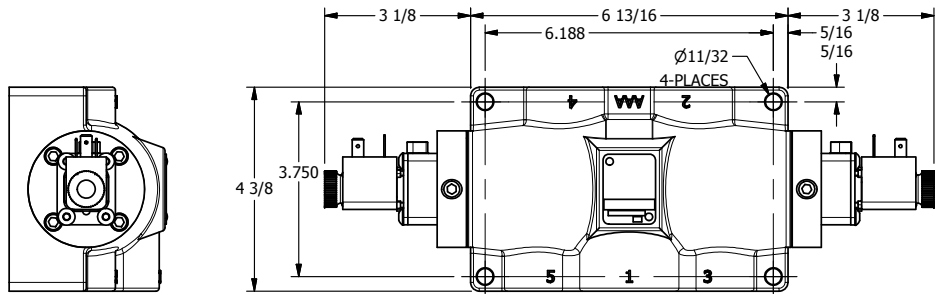

4

3

2

1

AAA
PRODUCTS
INTERNATIONAL

**AAA PRODUCTS
INTERNATIONAL**
7114 Harry Hines Blvd
Dallas, TX 75235

TITLE: 1" SIDE PORT, DBL SOL, 3 POS,
SPR CTR, SOL SHFT, CLSD CTR SPL,
LCKNG OVRD, DUST EXCLDR

DRAWING NO.:
DIM_ESY8POL