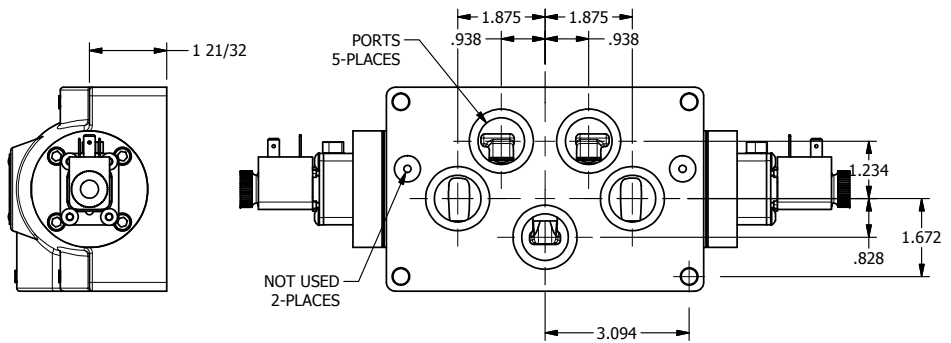

4

3

2

1

AAA
PRODUCTS
INTERNATIONAL

**AAA PRODUCTS
INTERNATIONAL**
7114 Harry Hines Blvd
Dallas, TX 75235

TITLE: 1" SIDE PORT, DBL SOL, 3 POS,
SPR CTR, SOL SHFT, CLSD CTR SPL,
LCKNG OVRD, DUST EXCLDR

DRAWING NO.:
DIM_ESY8POL