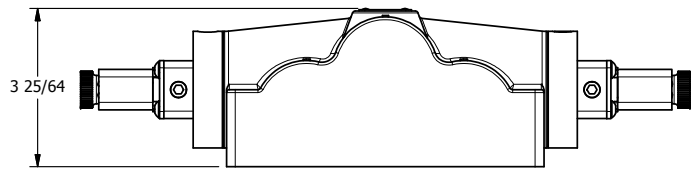

4

3

2

1

AAA
PRODUCTS
INTERNATIONAL

**AAA PRODUCTS
INTERNATIONAL**
7114 Harry Hines Blvd
Dallas, TX 75235

TITLE: 1" SIDE PORT, DBL SOL, 3 POS,
SPR CTR, SOL SHFT, CLSD CTR SPL,
LCKNG OVRD, DUST EXCLDR

DRAWING NO.:
DIM_ESY8POL