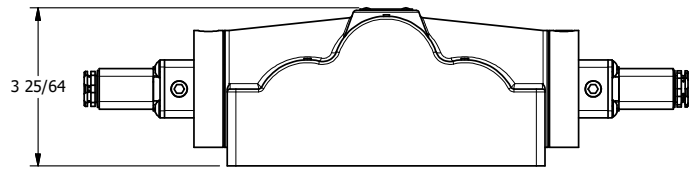

4

3

2

1

**AAA**  
 PRODUCTS  
 INTERNATIONAL

**AAA PRODUCTS  
 INTERNATIONAL**  
 7114 Harry Hines Blvd  
 Dallas, TX 75235

TITLE: 1" SIDE PORT, DBL SOL, 3 POS,  
 SPR CTR, SOL SHFT, CLSD CTR SPL,  
 LCKNG OVRD, SIDE VENT