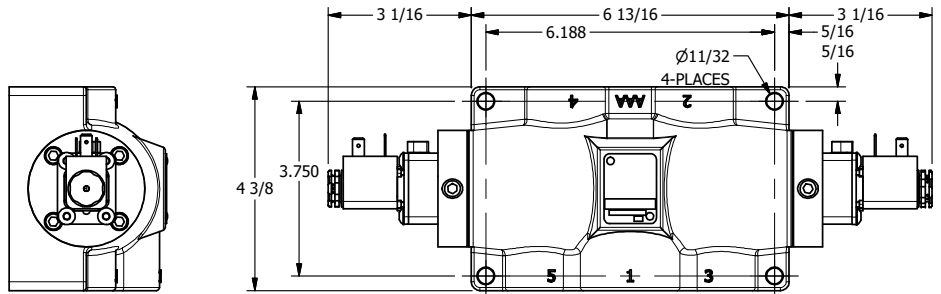

4

3

2

1

**AAA**  
 PRODUCTS  
 INTERNATIONAL

**AAA PRODUCTS  
 INTERNATIONAL**  
 7114 Harry Hines Blvd  
 Dallas, TX 75235

TITLE: 1" SIDE PORT, DBL SOL, 3 POS,  
 SPR CTR, SOL SHFT, CLSD CTR SPL,  
 LCKNG OVRD, SIDE VENT

DRAWING NO.:  
 DIM\_ESY8POC

THE INFORMATION CONTAINED WITHIN THIS DOCUMENT IS PROPRIETARY TO AAA PRODUCTS AND MAY NOT BE DISCLOSED WITHOUT PRIOR WRITTEN CONSENT

4

3

2

B

B

A