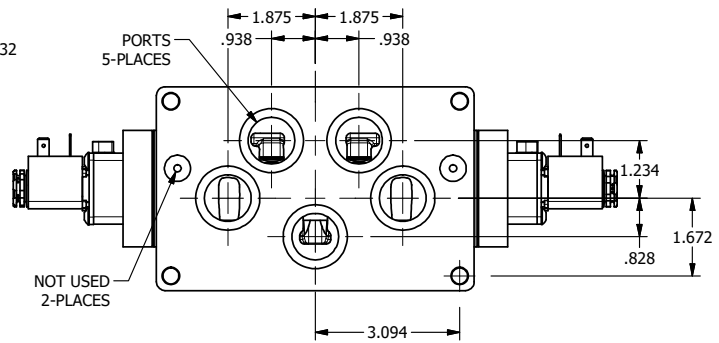

4

3

2

1

**AAA**  
 PRODUCTS  
 INTERNATIONAL

**AAA PRODUCTS  
 INTERNATIONAL**  
 7114 Harry Hines Blvd  
 Dallas, TX 75235

TITLE: 1" SIDE PORT, DBL SOL, 3 POS,  
 SPR CTR, SOL SHFT, CLSD CTR SPL,  
 LCKNG OVRD, SIDE VENT

DRAWING NO.:  
 DIM\_ESY8POC

THE INFORMATION CONTAINED WITHIN THIS DOCUMENT IS PROPRIETARY TO AAA PRODUCTS AND MAY NOT BE DISCLOSED WITHOUT PRIOR WRITTEN CONSENT

4

3

2

B

B

A