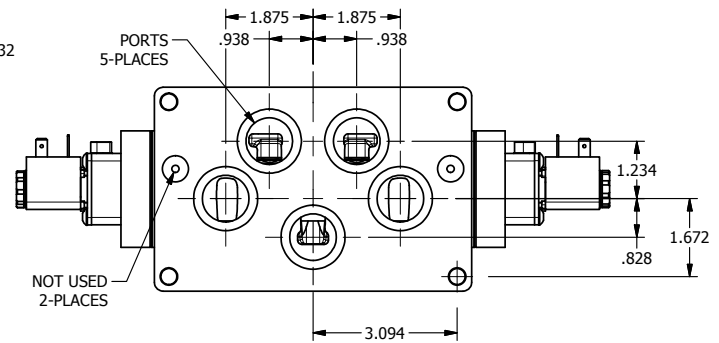

4

3

2

1

AAA
PRODUCTS
INTERNATIONAL

**AAA PRODUCTS
INTERNATIONAL**
7114 Harry Hines Blvd
Dallas, TX 75235

TITLE: 1" SIDE PORT, DBL SOL, 3 POS,
SPR CTR, SOL SHFT, CLSD CTR SPL,
LCKNG OVRD

DRAWING NO.:
DIM_ESY8PO