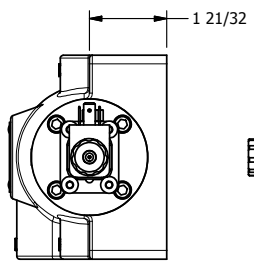

4

3

2

1

AAA
PRODUCTS
INTERNATIONAL

**AAA PRODUCTS
INTERNATIONAL**
7114 Harry Hines Blvd
Dallas, TX 75235

TITLE: 1" SIDE PORT, DBL SOL, 3 POS,
SPR CTR, SOL SHFT, CLSD CTR SPL,
LCKNG OVRD

DRAWING NO.:
DIM_ESY8PO