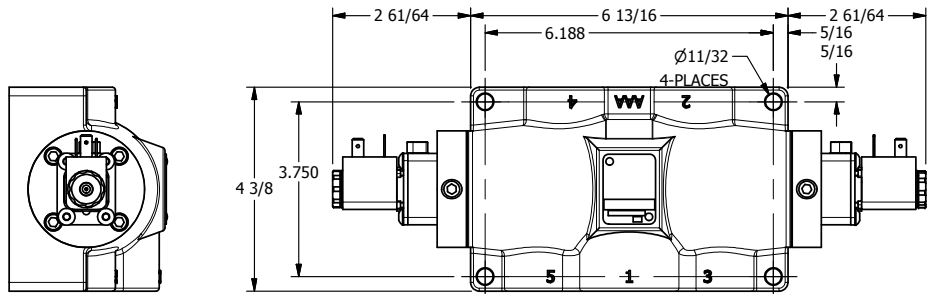

4

3

2

1

AAA
PRODUCTS
INTERNATIONAL

**AAA PRODUCTS
INTERNATIONAL**
7114 Harry Hines Blvd
Dallas, TX 75235

TITLE: 1" SIDE PORT, DBL SOL, 3 POS,
SPR CTR, SOL SHFT, CLSD CTR SPL,
LCKNG OVRD

DRAWING NO.:
DIM_ESY8PO