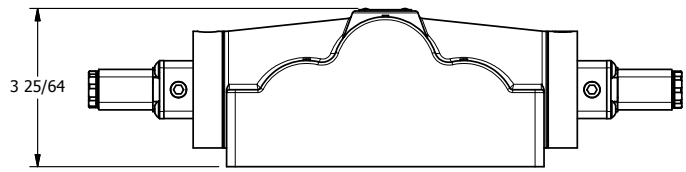

4

3

2

1

AAA
PRODUCTS
INTERNATIONAL

**AAA PRODUCTS
INTERNATIONAL**
7114 Harry Hines Blvd
Dallas, TX 75235

TITLE: 1" SIDE PORT, DBL SOL, 3 POS,
SPR CTR, SOL SHFT, CLSD CTR SPL,
LCKNG OVRD

DRAWING NO.:
DIM_ESY8PO