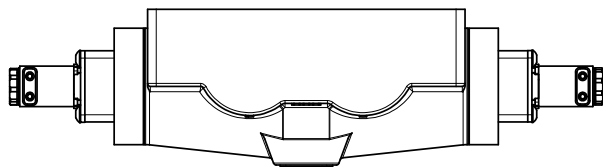

4

3

2

1

B

B

A

A

4

3

2

1

AAA PRODUCTS INTERNATIONAL
7114 Harry Hines Blvd
Dallas, TX 75235

TITLE: 1" SIDE PORT, DBL SOL, 3 POS,
SPR CTR, SOL SHFT, CLSD CTR SPL,
FLYING LEAD, EXT PILOT

DRAWING NO.:
DIM_ESY8PMZ

THE INFORMATION CONTAINED WITHIN THIS DOCUMENT IS PROPRIETARY TO AAA PRODUCTS AND MAY NOT BE DISCLOSED WITHOUT PRIOR WRITTEN CONSENT