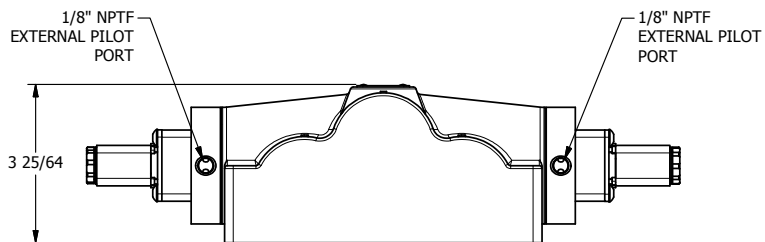

4

3

2

1

B

B

A

A

4

3

2

1

AAA PRODUCTS INTERNATIONAL
7114 Harry Hines Blvd
Dallas, TX 75235

TITLE: 1" SIDE PORT, DBL SOL, 3 POS,
SPR CTR, SOL SHFT, CLSD CTR SPL,
FLYING LEAD, EXT PILOT

DRAWING NO.:
DIM_ESY8PMZ

THE INFORMATION CONTAINED WITHIN THIS DOCUMENT IS PROPRIETARY TO AAA PRODUCTS AND MAY NOT BE DISCLOSED WITHOUT PRIOR WRITTEN CONSENT