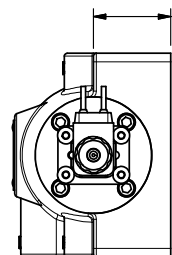

4

3

2

1

B

B

A

A

4

3

2

1

**AAA PRODUCTS INTERNATIONAL**  
 7114 Harry Hines Blvd  
 Dallas, TX 75235

TITLE: 1" SIDE PORT, DBL SOL, 3 POS,  
 SPR CTR, SOL SHFT, CLSD CTR SPL,  
 FLYING LEAD, EXT PILOT

DRAWING NO.:  
 DIM\_ESY8PMZ