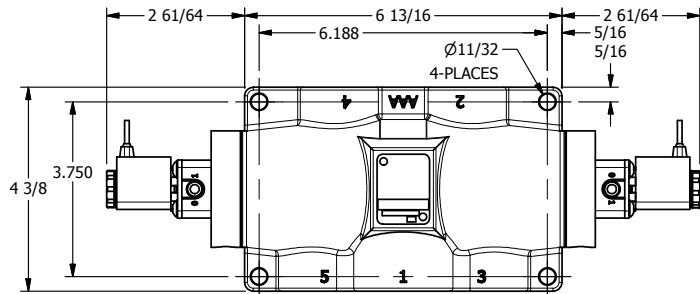

4

3

2

1

B

B

A

A

4

3

2

1

AAA PRODUCTS INTERNATIONAL
7114 Harry Hines Blvd
Dallas, TX 75235

TITLE: 1" SIDE PORT, DBL SOL, 3 POS,
SPR CTR, SOL SHFT, CLSD CTR SPL,
FLYING LEAD, EXT PILOT

DRAWING NO.:
DIM_ESY8PMZ

THE INFORMATION CONTAINED WITHIN THIS DOCUMENT IS PROPRIETARY TO AAA PRODUCTS AND MAY NOT BE DISCLOSED WITHOUT PRIOR WRITTEN CONSENT