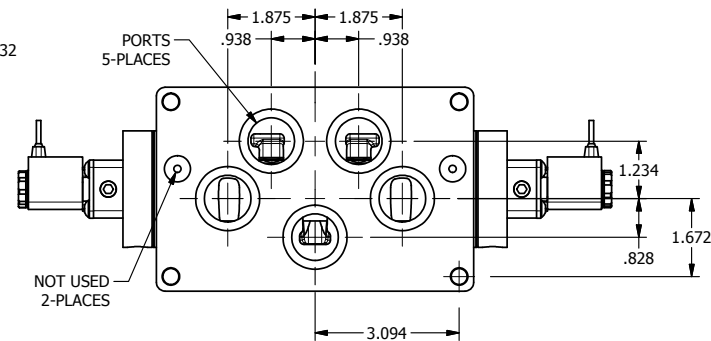

4

3

2

1

B

B

A

A

4

3

2

1

AAA PRODUCTS INTERNATIONAL
7114 Harry Hines Blvd
Dallas, TX 75235

TITLE: 1" SIDE PORT, DBL SOL, 3 POS,
SPR CTR, SOL SHFT, CLSD CTR SPL,
FLYING LEAD, EXT PILOT

DRAWING NO.:
DIM_ESY8PMZ

THE INFORMATION CONTAINED WITHIN THIS DOCUMENT IS PROPRIETARY TO AAA PRODUCTS AND MAY NOT BE DISCLOSED WITHOUT PRIOR WRITTEN CONSENT