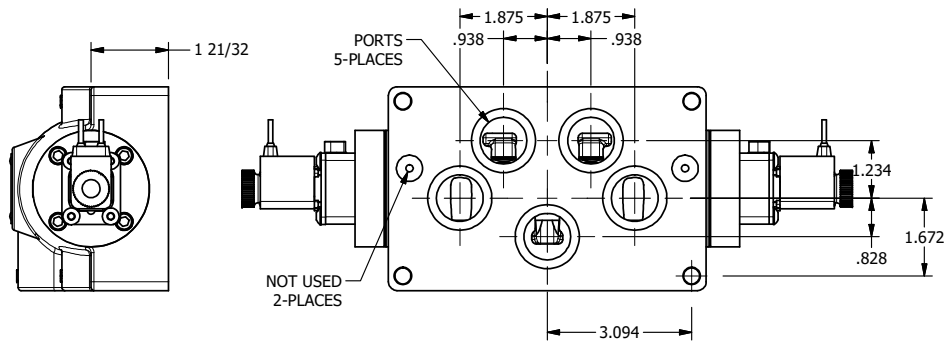

4

3

2

1

**AAA**  
PRODUCTS  
INTERNATIONAL

**AAA PRODUCTS INTERNATIONAL**  
7114 Harry Hines Blvd  
Dallas, TX 75235

TITLE: 1" SIDE PORT, DBL SOL, 3 POS,  
SPR CTR, CLSD CTR SPL, FLYING LEAD,  
LCKNG OVRD, DUST EXCLDR

DRAWING NO.:  
DIM\_ESY8PMOL

THE INFORMATION CONTAINED WITHIN THIS DOCUMENT IS PROPRIETARY TO AAA PRODUCTS AND MAY NOT BE DISCLOSED WITHOUT PRIOR WRITTEN CONSENT

4

3

2

B

B

A