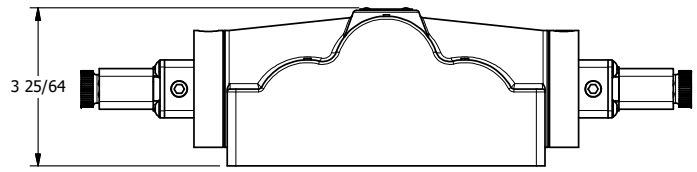

4

3

2

1

**AAA**  
PRODUCTS  
INTERNATIONAL

**AAA PRODUCTS INTERNATIONAL**  
7114 Harry Hines Blvd  
Dallas, TX 75235

TITLE: 1" SIDE PORT, DBL SOL, 3 POS,  
SPR CTR, CLSD CTR SPL, FLYING LEAD,  
LCKNG OVRD, DUST EXCLDR