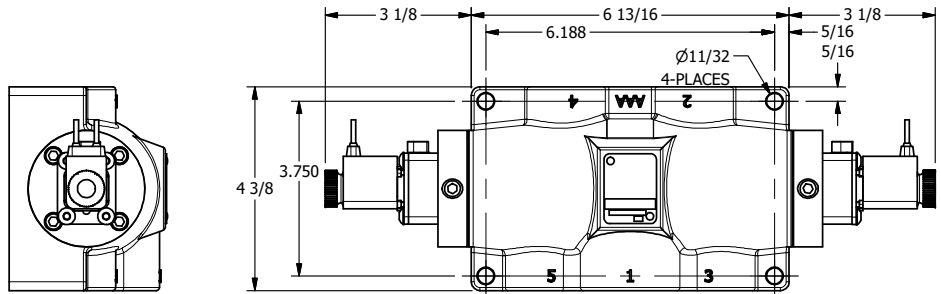

4

3

2

1

**AAA**  
PRODUCTS  
INTERNATIONAL

**AAA PRODUCTS INTERNATIONAL**  
7114 Harry Hines Blvd  
Dallas, TX 75235

TITLE: 1" SIDE PORT, DBL SOL, 3 POS,  
SPR CTR, CLSD CTR SPL, FLYING LEAD,  
LCKNG OVRD, DUST EXCLDR

DRAWING NO.:  
DIM\_ESY8PMOL

THE INFORMATION CONTAINED WITHIN THIS DOCUMENT IS PROPRIETARY TO AAA PRODUCTS AND MAY NOT BE DISCLOSED WITHOUT PRIOR WRITTEN CONSENT

4

3

2

B

B

A