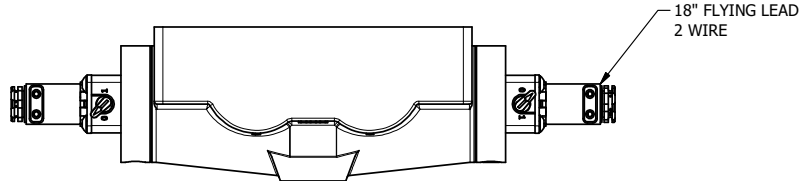

4

3

2

1

**AAA**  
PRODUCTS  
INTERNATIONAL

**AAA PRODUCTS  
INTERNATIONAL**  
7114 Harry Hines Blvd  
Dallas, TX 75235

TITLE: 1" SIDE PORT, DBL SOL, 3 POS,  
SPR CTR, CLSD CTR SPL, FLYING LEAD,  
LCKNG OVER, SIDE VENT