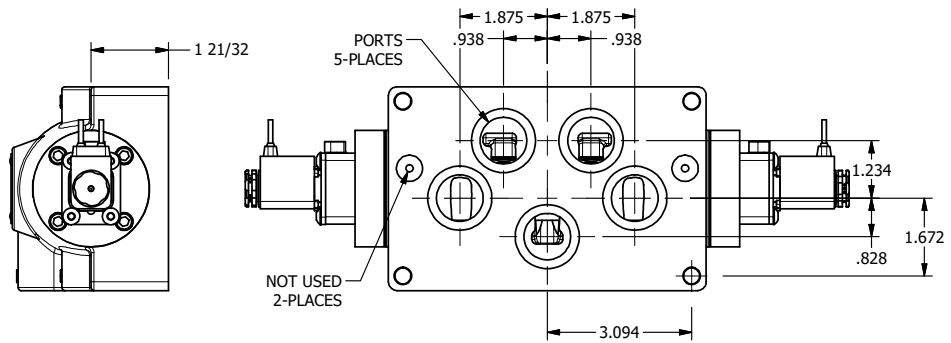

4

3

2

1

**AAA**  
PRODUCTS  
INTERNATIONAL

**AAA PRODUCTS  
INTERNATIONAL**  
7114 Harry Hines Blvd  
Dallas, TX 75235

TITLE: 1" SIDE PORT, DBL SOL, 3 POS,  
SPR CTR, CLSD CTR SPL, FLYING LEAD,  
LCKNG OVER, SIDE VENT

DRAWING NO.:  
DIM\_ESY8PMOC

THE INFORMATION CONTAINED WITHIN THIS DOCUMENT IS PROPRIETARY TO AAA PRODUCTS AND MAY NOT BE DISCLOSED WITHOUT PRIOR WRITTEN CONSENT

4

3

2

B

B

A