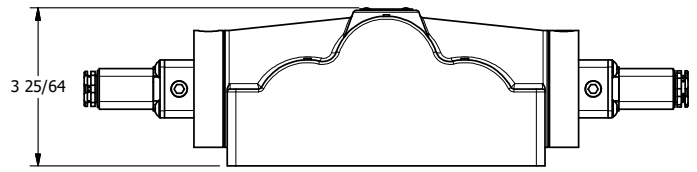

4

3

2

1

**AAA**  
PRODUCTS  
INTERNATIONAL

**AAA PRODUCTS  
INTERNATIONAL**  
7114 Harry Hines Blvd  
Dallas, TX 75235

TITLE: 1" SIDE PORT, DBL SOL, 3 POS,  
SPR CTR, CLSD CTR SPL, FLYING LEAD,  
LCKNG OVER, SIDE VENT