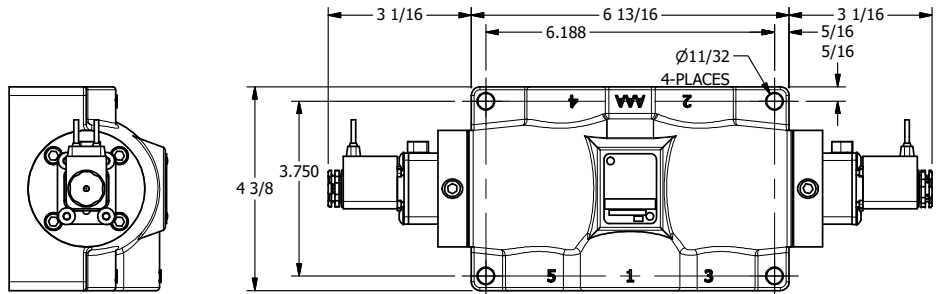

4

3

2

1

**AAA**  
PRODUCTS  
INTERNATIONAL

**AAA PRODUCTS  
INTERNATIONAL**  
7114 Harry Hines Blvd  
Dallas, TX 75235

TITLE: 1" SIDE PORT, DBL SOL, 3 POS,  
SPR CTR, CLSD CTR SPL, FLYING LEAD,  
LCKNG OVER, SIDE VENT

DRAWING NO.:  
DIM\_ESY8PMOC

THE INFORMATION CONTAINED WITHIN THIS DOCUMENT IS PROPRIETARY TO AAA PRODUCTS AND MAY NOT BE DISCLOSED WITHOUT PRIOR WRITTEN CONSENT

4

3

2

B

B

A