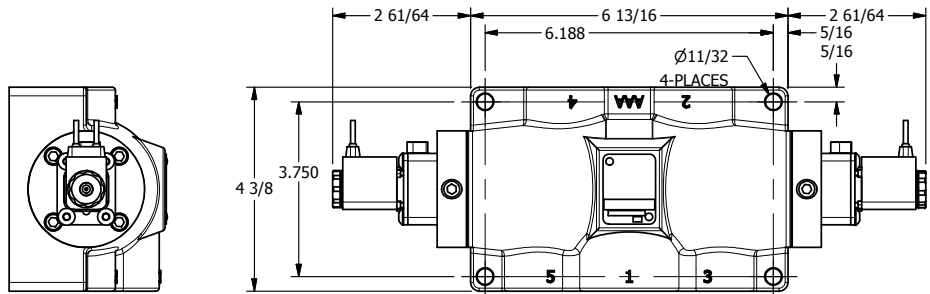

4

3

2

1

AAA
PRODUCTS
INTERNATIONAL

**AAA PRODUCTS
INTERNATIONAL**
7114 Harry Hines Blvd
Dallas, TX 75235

TITLE: 1" SIDE PORT, DBL SOL, 3 POS,
SPR CTR, SOL SHFT, CLSD CTR SPL,
FLYING LEAD, LCKNG OVRD

DRAWING NO.:
DIM_ESY8PMO