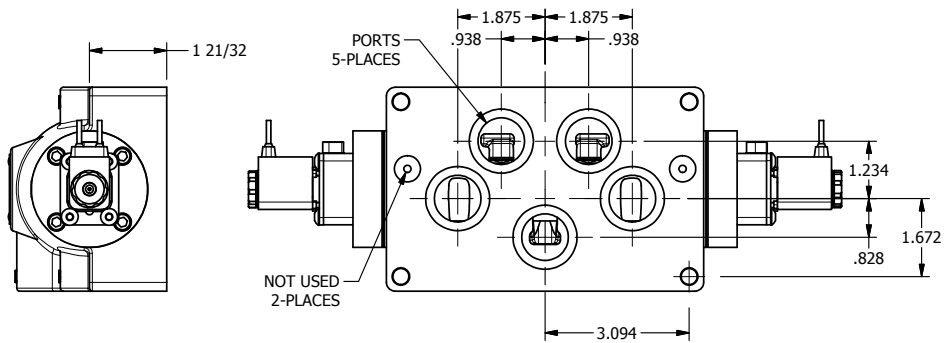

4

3

2

1

AAA
PRODUCTS
INTERNATIONAL

**AAA PRODUCTS
INTERNATIONAL**
7114 Harry Hines Blvd
Dallas, TX 75235

TITLE: 1" SIDE PORT, DBL SOL, 3 POS,
SPR CTR, SOL SHFT, CLSD CTR SPL,
FLYING LEAD, LCKNG OVRD

DRAWING NO.:
DIM_ESY8PMO