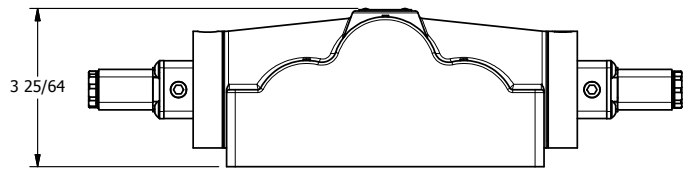

4

3

2

1

AAA
PRODUCTS
INTERNATIONAL

**AAA PRODUCTS
INTERNATIONAL**
7114 Harry Hines Blvd
Dallas, TX 75235

TITLE: 1" SIDE PORT, DBL SOL, 3 POS,
SPR CTR, SOL SHFT, CLSD CTR SPL,
FLYING LEAD, LCKNG OVRD

DRAWING NO.:
DIM_ESY8PMO