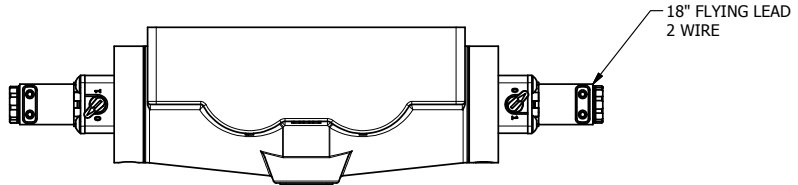

4

3

2

1

AAA
PRODUCTS
INTERNATIONAL

**AAA PRODUCTS
INTERNATIONAL**
7114 Harry Hines Blvd
Dallas, TX 75235

TITLE: 1" SIDE PORT, DBL SOL, 3 POS,
SPR CTR, SOL SHFT, CLSD CTR SPL,
FLYING LEAD, LCKNG OVRD

DRAWING NO.:
DIM_ESY8PMO