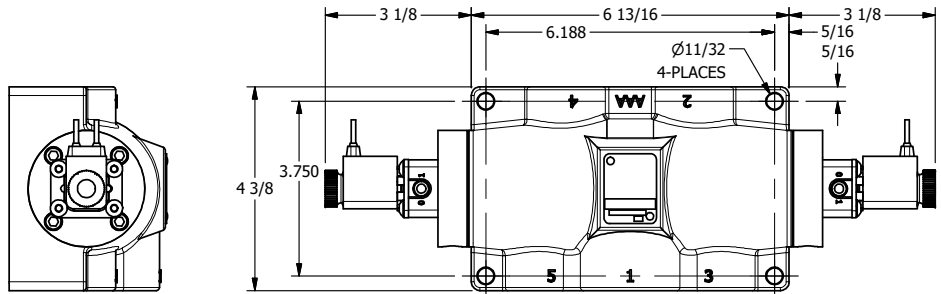

4

3

2

1

AAA
PRODUCTS
INTERNATIONAL

**AAA PRODUCTS
INTERNATIONAL**
7114 Harry Hines Blvd
Dallas, TX 75235

TITLE: 1" SIDE PORT, DBL SOL, 3 POS,
CLSD SPR CTR, FLYING LEAD,
DUST EXCLDR, EXT PILOT

DRAWING NO.:
DIM_ESY8PMLZ