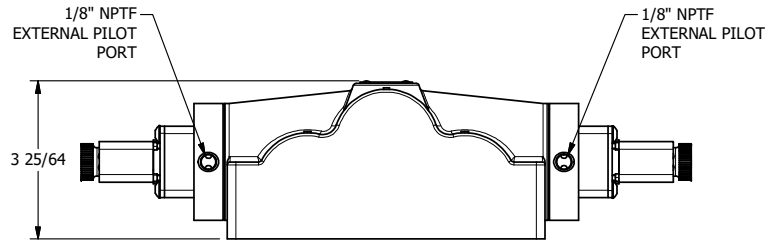

4

3

2

1

AAA
PRODUCTS
INTERNATIONAL

**AAA PRODUCTS
INTERNATIONAL**
7114 Harry Hines Blvd
Dallas, TX 75235

TITLE: 1" SIDE PORT, DBL SOL, 3 POS,
CLSD SPR CTR, FLYING LEAD,
DUST EXCLDR, EXT PILOT

DRAWING NO.:
DIM_ESY8PMLZ