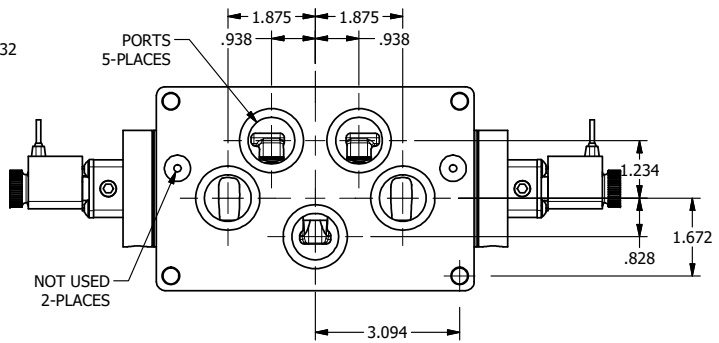

4

3

2

1

AAA
PRODUCTS
INTERNATIONAL

**AAA PRODUCTS
INTERNATIONAL**
7114 Harry Hines Blvd
Dallas, TX 75235

TITLE: 1" SIDE PORT, DBL SOL, 3 POS,
CLSD SPR CTR, FLYING LEAD,
DUST EXCLDR, EXT PILOT

DRAWING NO.:
DIM_ESY8PMLZ