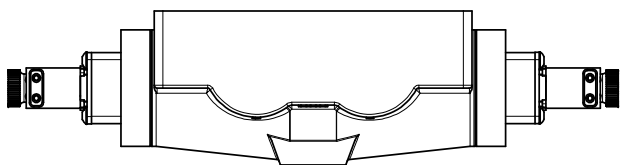

4

3

2

1

AAA
PRODUCTS
INTERNATIONAL

**AAA PRODUCTS
INTERNATIONAL**
7114 Harry Hines Blvd
Dallas, TX 75235

TITLE: 1" SIDE PORT, DBL SOL, 3 POS,
CLSD SPR CTR, FLYING LEAD,
DUST EXCLDR, EXT PILOT

DRAWING NO.:
DIM_ESY8PMLZ