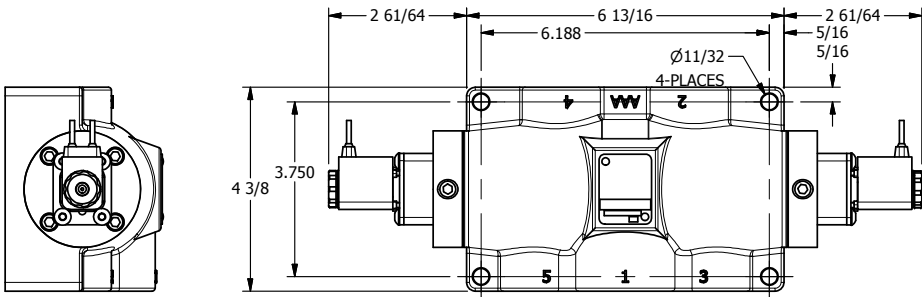

4

3

2

1

AAA
PRODUCTS
INTERNATIONAL

**AAA PRODUCTS
INTERNATIONAL**
7114 Harry Hines Blvd
Dallas, TX 75235

TITLE: 1" SIDE PORT, DBL SOL, 3 POS,
SPR CTR, SOL SHFT, CLSD CTR SPL,
FLYING LEAD

DRAWING NO.:
DIM_ESY8PM