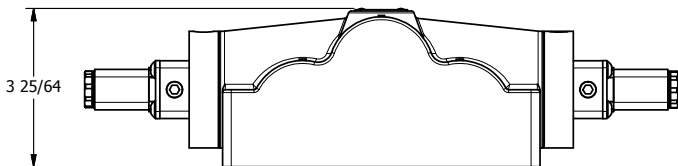

4

3

2

1

AAA
PRODUCTS
INTERNATIONAL

**AAA PRODUCTS
INTERNATIONAL**
7114 Harry Hines Blvd
Dallas, TX 75235

TITLE: 1" SIDE PORT, DBL SOL, 3 POS,
SPR CTR, SOL SHFT, CLSD CTR SPL,
FLYING LEAD

DRAWING NO.:
DIM_ESY8PM