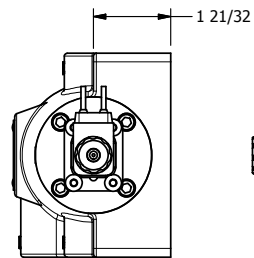

4

3

2

1

AAA
PRODUCTS
INTERNATIONAL

**AAA PRODUCTS
INTERNATIONAL**
7114 Harry Hines Blvd
Dallas, TX 75235

TITLE: 1" SIDE PORT, DBL SOL, 3 POS,
SPR CTR, SOL SHFT, CLSD CTR SPL,
FLYING LEAD

DRAWING NO.:
DIM_ESY8PM