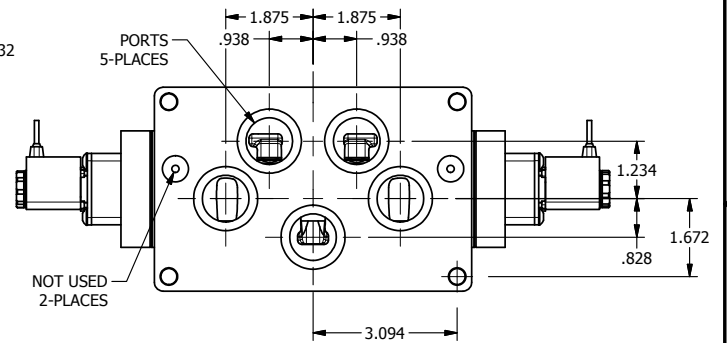

4

3

2

1

AAA
PRODUCTS
INTERNATIONAL

**AAA PRODUCTS
INTERNATIONAL**
7114 Harry Hines Blvd
Dallas, TX 75235

TITLE: 1" SIDE PORT, DBL SOL, 3 POS,
SPR CTR, SOL SHFT, CLSD CTR SPL,
FLYING LEAD

DRAWING NO.:
DIM_ESY8PM