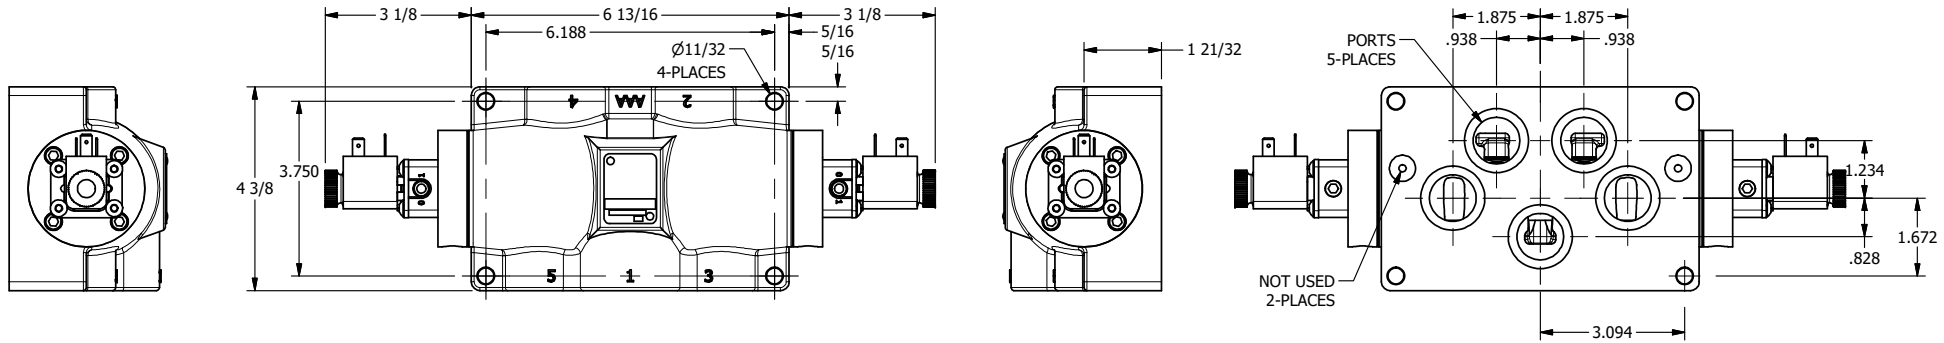

4

3

2

1

AAA
PRODUCTS
INTERNATIONAL

**AAA PRODUCTS
INTERNATIONAL**
7114 Harry Hines Blvd
Dallas, TX 75235

TITLE: 1" SIDE PORT, DBL SOL, 3 POS,
SPR CTR, SOL SHFT, CLSD CTR SPL,
DUST EXCLDR, EXT PILOT

DRAWING NO.:
DIM_ESY8PLZ