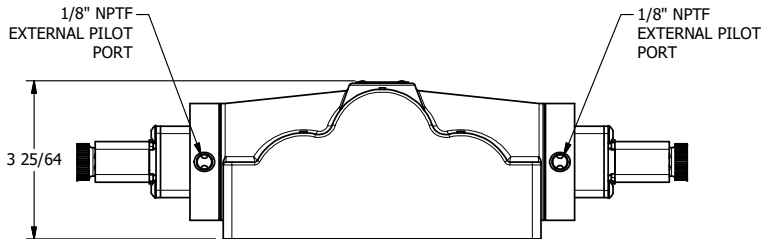

4

3

2

1

AAA
PRODUCTS
INTERNATIONAL

**AAA PRODUCTS
INTERNATIONAL**
7114 Harry Hines Blvd
Dallas, TX 75235

TITLE: 1" SIDE PORT, DBL SOL, 3 POS,
SPR CTR, SOL SHFT, CLSD CTR SPL,
DUST EXCLDR, EXT PILOT

DRAWING NO.:
DIM_ESY8PLZ