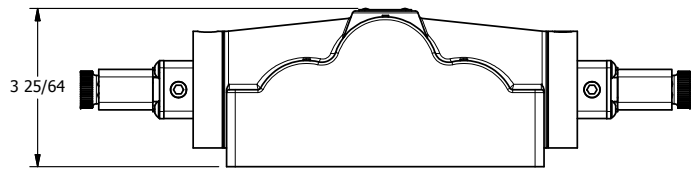

4

3

2

1

**AAA**  
 PRODUCTS  
 INTERNATIONAL

**AAA PRODUCTS  
 INTERNATIONAL**  
 7114 Harry Hines Blvd  
 Dallas, TX 75235

TITLE: 1" SIDE PORT, DBL SOL, 3 POS,  
 SPR CTR, SOL SHFT, CLSD CTR SPL,  
 DUST EXCLDR

DRAWING NO.:  
 DIM\_ESY8PL

THE INFORMATION CONTAINED WITHIN THIS DOCUMENT IS PROPRIETARY TO AAA PRODUCTS AND MAY NOT BE DISCLOSED WITHOUT PRIOR WRITTEN CONSENT

4

3

2

1

B

B