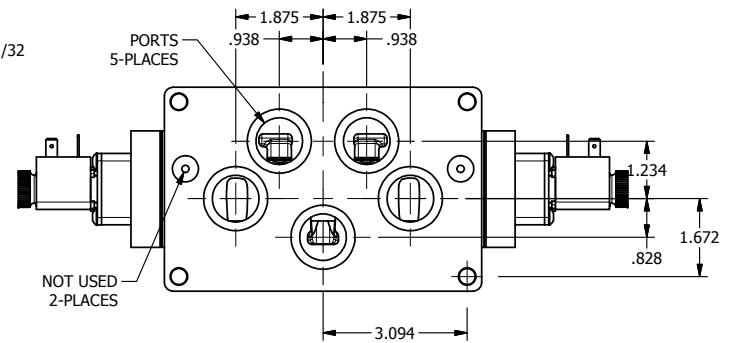

4

3

2

1

**AAA**  
 PRODUCTS  
 INTERNATIONAL

**AAA PRODUCTS  
 INTERNATIONAL**  
 7114 Harry Hines Blvd  
 Dallas, TX 75235

TITLE: 1" SIDE PORT, DBL SOL, 3 POS,  
 SPR CTR, SOL SHFT, CLSD CTR SPL,  
 DUST EXCLDR

DRAWING NO.:  
 DIM\_ESY8PL

THE INFORMATION CONTAINED WITHIN THIS DOCUMENT IS PROPRIETARY TO AAA PRODUCTS AND MAY NOT BE DISCLOSED WITHOUT PRIOR WRITTEN CONSENT

4

3

2

1

B

B