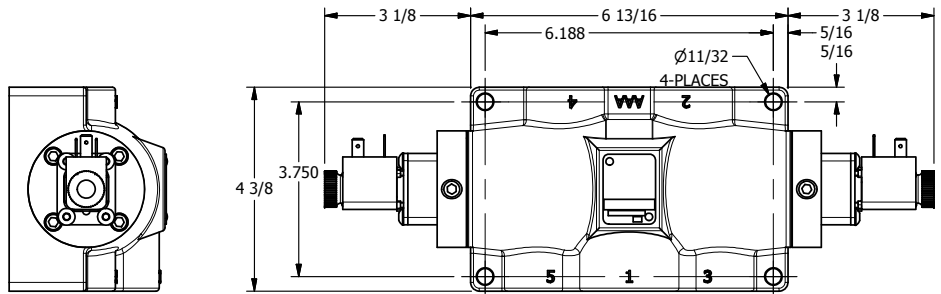

4

3

2

1

**AAA**  
 PRODUCTS  
 INTERNATIONAL

**AAA PRODUCTS  
 INTERNATIONAL**  
 7114 Harry Hines Blvd  
 Dallas, TX 75235

TITLE: 1" SIDE PORT, DBL SOL, 3 POS,  
 SPR CTR, SOL SHFT, CLSD CTR SPL,  
 DUST EXCLDR

DRAWING NO.:  
 DIM\_ESY8PL

THE INFORMATION CONTAINED WITHIN THIS DOCUMENT IS PROPRIETARY TO AAA PRODUCTS AND MAY NOT BE DISCLOSED WITHOUT PRIOR WRITTEN CONSENT

4

3

2

1

B

B