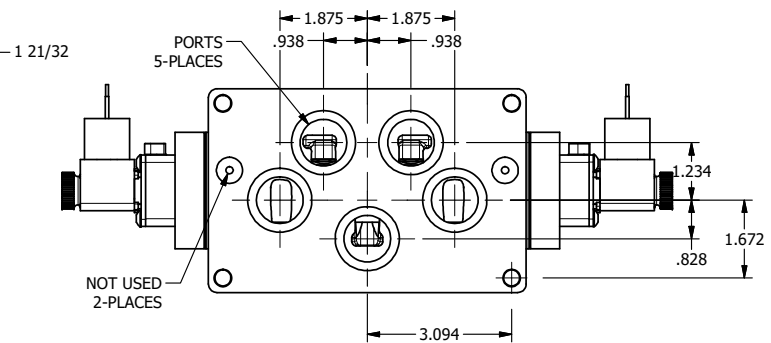

4

3

2

1

1/2"-14 NPT CONDUIT CONNECTION
18" LEAD, 3 WIRE

AAA
PRODUCTS
INTERNATIONAL

AAA PRODUCTS INTERNATIONAL
7114 Harry Hines Blvd
Dallas, TX 75235

TITLE: 1" SIDE PORT, DBL SOL, 3 POS,
SPR CTR, CLSD CTR SPL, MOLD-OVER,
LCKNG OVRD, DUST EXCLDR

DRAWING NO.:
DIM_ESY8PJOL

THE INFORMATION CONTAINED WITHIN THIS DOCUMENT IS PROPRIETARY TO AAA PRODUCTS AND MAY NOT BE DISCLOSED WITHOUT PRIOR WRITTEN CONSENT

4

3

2

B

B

A