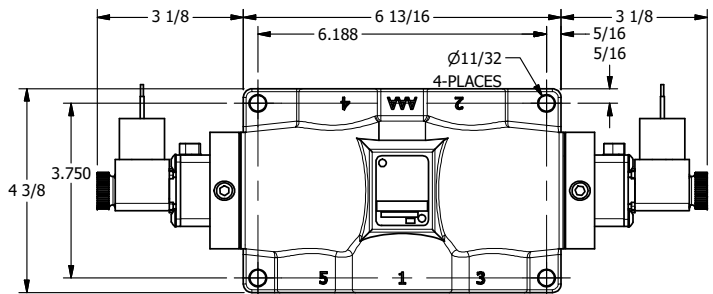

4

3

2

1

1/2"-14 NPT CONDUIT CONNECTION
18" LEAD, 3 WIRE

AAA
PRODUCTS
INTERNATIONAL

AAA PRODUCTS INTERNATIONAL
7114 Harry Hines Blvd
Dallas, TX 75235

TITLE: 1" SIDE PORT, DBL SOL, 3 POS,
SPR CTR, CLSD CTR SPL, MOLD-OVER,
LCKNG OVRD, DUST EXCLDR

DRAWING NO.:
DIM_ESY8PJOL

THE INFORMATION CONTAINED WITHIN THIS DOCUMENT IS PROPRIETARY TO AAA PRODUCTS AND MAY NOT BE DISCLOSED WITHOUT PRIOR WRITTEN CONSENT

4

3

2

B

B

A