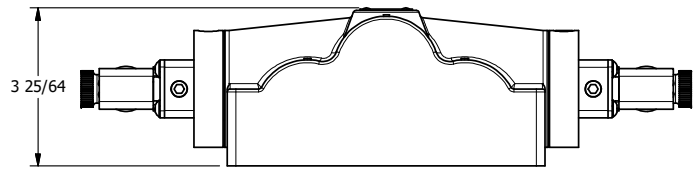

4

3

2

1

1/2"-14 NPT CONDUIT CONNECTION
18" LEAD, 3 WIRE

AAA
PRODUCTS
INTERNATIONAL

AAA PRODUCTS INTERNATIONAL
7114 Harry Hines Blvd
Dallas, TX 75235

TITLE: 1" SIDE PORT, DBL SOL, 3 POS,
SPR CTR, CLSD CTR SPL, MOLD-OVER,
LCKNG OVRD, DUST EXCLDR