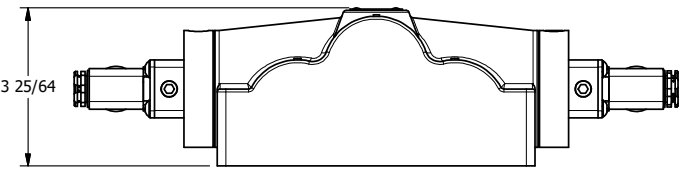

4

3

2

1

**AAA**  
PRODUCTS  
INTERNATIONAL

**AAA PRODUCTS  
INTERNATIONAL**  
7114 Harry Hines Blvd  
Dallas, TX 75235

TITLE: 1" SIDE PORT, DBL SOL, 3 POS,  
SPR CTR, SOL SHFT, CLSD CTR SPL,  
MOLD-OVER, LCKNG OVRD, SIDE VENT