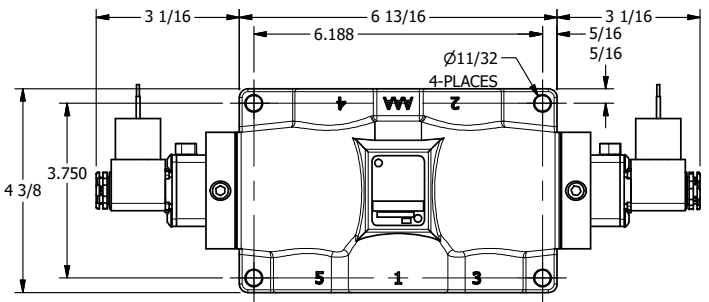

4

3

2

1

**AAA**  
PRODUCTS  
INTERNATIONAL

**AAA PRODUCTS  
INTERNATIONAL**  
7114 Harry Hines Blvd  
Dallas, TX 75235

TITLE: 1" SIDE PORT, DBL SOL, 3 POS,  
SPR CTR, SOL SHFT, CLSD CTR SPL,  
MOLD-OVER, LCKNG OVRD, SIDE VENT

DRAWING NO.:  
DIM\_ESY8PJOC

THE INFORMATION CONTAINED WITHIN THIS DOCUMENT IS PROPRIETARY TO AAA PRODUCTS AND MAY NOT BE DISCLOSED WITHOUT PRIOR WRITTEN CONSENT

4

3

2

B

B

A