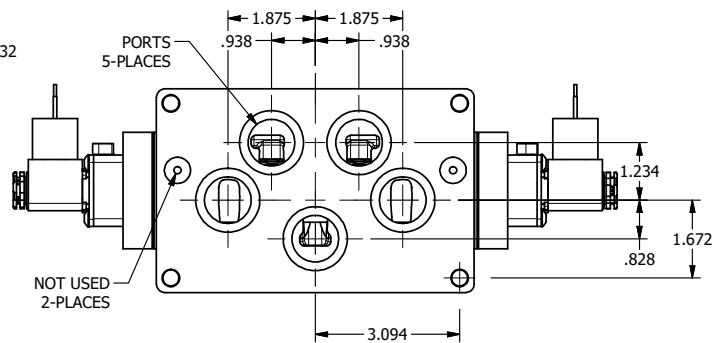

4

3

2

1

**AAA**  
PRODUCTS  
INTERNATIONAL

**AAA PRODUCTS  
INTERNATIONAL**  
7114 Harry Hines Blvd  
Dallas, TX 75235

TITLE: 1" SIDE PORT, DBL SOL, 3 POS,  
SPR CTR, SOL SHFT, CLSD CTR SPL,  
MOLD-OVER, LCKNG OVRD, SIDE VENT

DRAWING NO.:  
DIM\_ESY8PJOC

THE INFORMATION CONTAINED WITHIN THIS DOCUMENT IS PROPRIETARY TO AAA PRODUCTS AND MAY NOT BE DISCLOSED WITHOUT PRIOR WRITTEN CONSENT

4

3

2

B

B

A