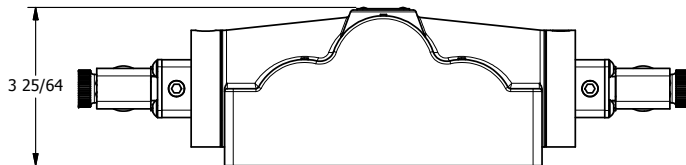

4

3

2

1

1/2"-14 NPT CONDUIT CONNECTION
18" LEAD, 3 WIRE

AAA
PRODUCTS
INTERNATIONAL

**AAA PRODUCTS
INTERNATIONAL**
7114 Harry Hines Blvd
Dallas, TX 75235

TITLE: 1" SIDE PORT, DBL SOL, 3 POS,
SPR CTR, SOL SHFT, CLSD CTR SPL,
MOLD-OVER, DUST EXCLDR

DRAWING NO.:
DIM_ESY8PJL

4

3

2

1

THE INFORMATION CONTAINED WITHIN THIS DOCUMENT IS PROPRIETARY TO AAA PRODUCTS AND MAY NOT BE DISCLOSED WITHOUT PRIOR WRITTEN CONSENT