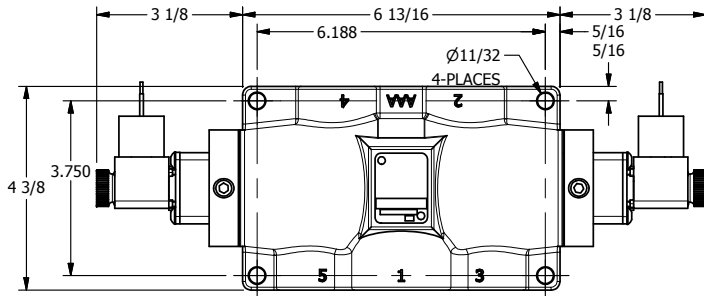

4

3

2

1

1/2"-14 NPT CONDUIT CONNECTION
18" LEAD, 3 WIRE

AAA
PRODUCTS
INTERNATIONAL

**AAA PRODUCTS
INTERNATIONAL**
7114 Harry Hines Blvd
Dallas, TX 75235

TITLE: 1" SIDE PORT, DBL SOL, 3 POS,
SPR CTR, SOL SHFT, CLSD CTR SPL,
MOLD-OVER, DUST EXCLDR

DRAWING NO.:
DIM_ESY8PJL

4

3

2

1

THE INFORMATION CONTAINED WITHIN THIS DOCUMENT IS PROPRIETARY TO AAA PRODUCTS AND MAY NOT BE DISCLOSED WITHOUT PRIOR WRITTEN CONSENT