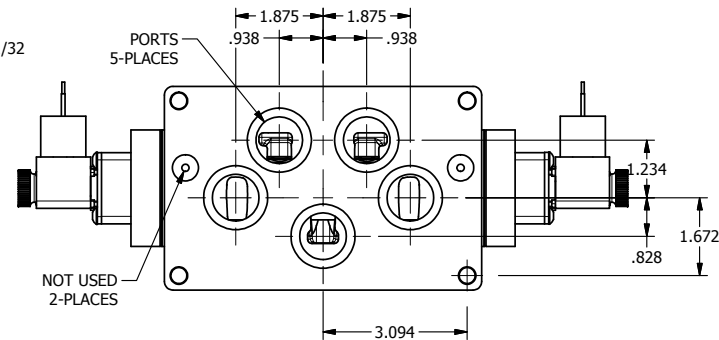

4

3

2

1

1/2"-14 NPT CONDUIT CONNECTION
18" LEAD, 3 WIRE

AAA
PRODUCTS
INTERNATIONAL

**AAA PRODUCTS
INTERNATIONAL**
7114 Harry Hines Blvd
Dallas, TX 75235

TITLE: 1" SIDE PORT, DBL SOL, 3 POS,
SPR CTR, SOL SHFT, CLSD CTR SPL,
MOLD-OVER, DUST EXCLDR

DRAWING NO.:
DIM_ESY8PJL

4

3

2

1

THE INFORMATION CONTAINED WITHIN THIS DOCUMENT IS PROPRIETARY TO AAA PRODUCTS AND MAY NOT BE DISCLOSED WITHOUT PRIOR WRITTEN CONSENT