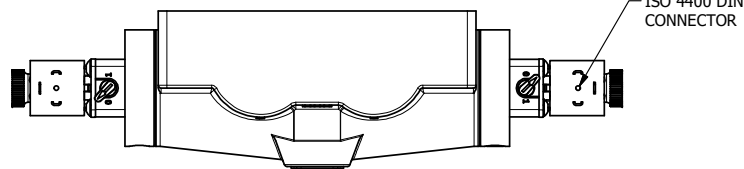

4

3

2

1

AAA
PRODUCTS
INTERNATIONAL

AAA PRODUCTS INTERNATIONAL
7114 Harry Hines Blvd
Dallas, TX 75235

TITLE: 1" SIDE PORT, DBL SOL, 3 POS,
SPR CTR, CLSD CTR SPL, HIGH TMEP,
LCKNG OVRD, DUST EXCLDR

DRAWING NO.:
DIM_ESY8PHOL