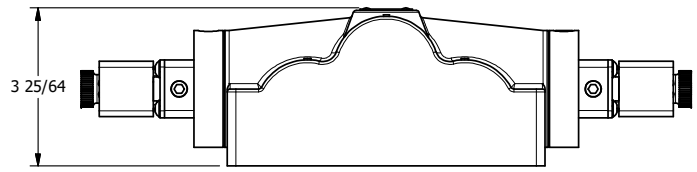

4

3

2

1

AAA
PRODUCTS
INTERNATIONAL

AAA PRODUCTS INTERNATIONAL
7114 Harry Hines Blvd
Dallas, TX 75235

TITLE: 1" SIDE PORT, DBL SOL, 3 POS,
SPR CTR, CLSD CTR SPL, HIGH TMEP,
LCKNG OVRD, DUST EXCLDR

DRAWING NO.:
DIM_ESY8PHOL