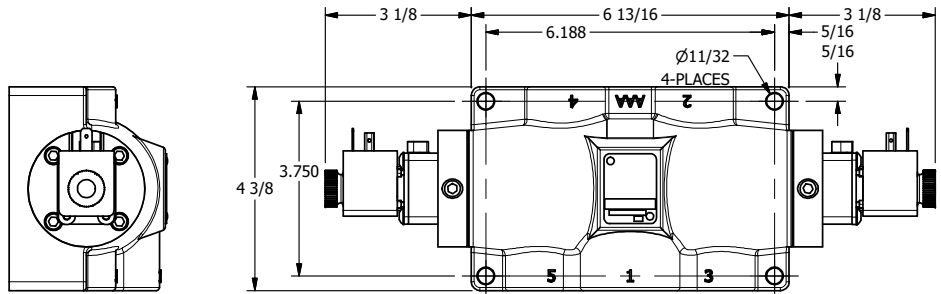

4

3

2

1

AAA
PRODUCTS
INTERNATIONAL

AAA PRODUCTS INTERNATIONAL
7114 Harry Hines Blvd
Dallas, TX 75235

TITLE: 1" SIDE PORT, DBL SOL, 3 POS,
SPR CTR, CLSD CTR SPL, HIGH TMEP,
LCKNG OVRD, DUST EXCLDR

DRAWING NO.:
DIM_ESY8PHOL