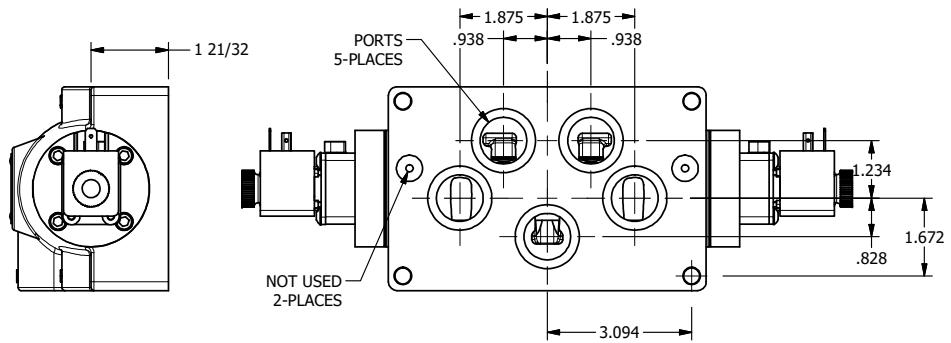

4

3

2

1

AAA
PRODUCTS
INTERNATIONAL

AAA PRODUCTS INTERNATIONAL
7114 Harry Hines Blvd
Dallas, TX 75235

TITLE: 1" SIDE PORT, DBL SOL, 3 POS,
SPR CTR, CLSD CTR SPL, HIGH TMEP,
LCKNG OVRD, DUST EXCLDR

DRAWING NO.:
DIM_ESY8PHOL