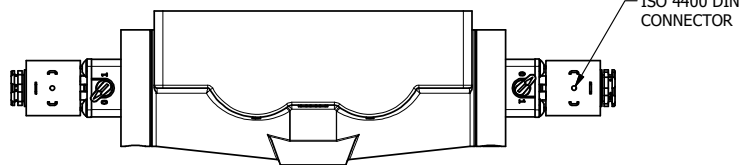

4

3

2

1

**AAA**  
PRODUCTS  
INTERNATIONAL

**AAA PRODUCTS INTERNATIONAL**  
7114 Harry Hines Blvd  
Dallas, TX 75235

TITLE: 1" SIDE PORT, DBL SOL, 3 POS,  
SPR CTR, SOL SHFT, CLSD CTR SPL  
HIGH TEMP, LCKNG OVRD, SIDE VENT