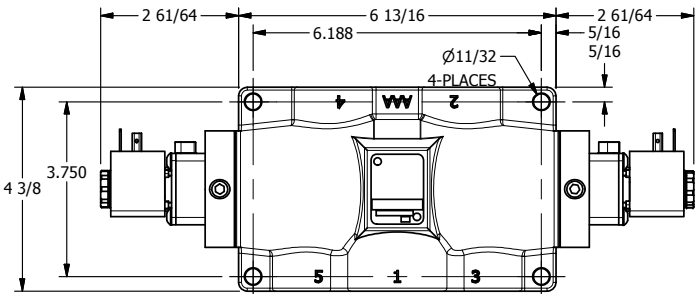

4

3

2

1

ISO 4400 DIN CONNECTION

AAA PRODUCTS INTERNATIONAL
 7114 Harry Hines Blvd
 Dallas, TX 75235

TITLE: 1" SIDE PORT, DBL SOL, 3 POS,
 SPR CTR, SOL SHFT, CLSD CTR SPL,
 HIGH TEMP, LCKNG OVRD

DRAWING NO.:
 DIM_ESY8PHO