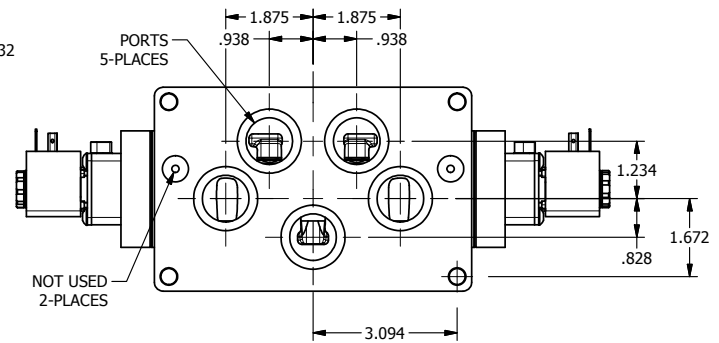

4

3

2

1

ISO 4400 DIN CONNECTION

AAA PRODUCTS INTERNATIONAL
 7114 Harry Hines Blvd
 Dallas, TX 75235

TITLE: 1" SIDE PORT, DBL SOL, 3 POS,
 SPR CTR, SOL SHFT, CLSD CTR SPL,
 HIGH TEMP, LCKNG OVRD

DRAWING NO.:
 DIM_ESY8PHO