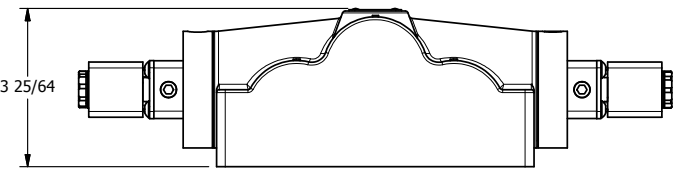

4

3

2

1

ISO 4400 DIN CONNECTION

AAA PRODUCTS INTERNATIONAL
 7114 Harry Hines Blvd
 Dallas, TX 75235

TITLE: 1" SIDE PORT, DBL SOL, 3 POS,
 SPR CTR, SOL SHFT, CLSD CTR SPL,
 HIGH TEMP, LCKNG OVRD

DRAWING NO.:
 DIM_ESY8PHO