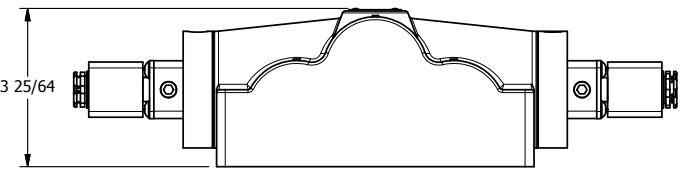

4

3

2

1

AAA PRODUCTS INTERNATIONAL
7114 Harry Hines Blvd
Dallas, TX 75235

TITLE: 1" SIDE PORT, DBL SOL, 3 POS,
SPR CTR, SOL SHFT, CLSD CTR SPL
HIGH TEMP, SIDE VENT

DRAWING NO.:
DIM_ESY8PHC

4