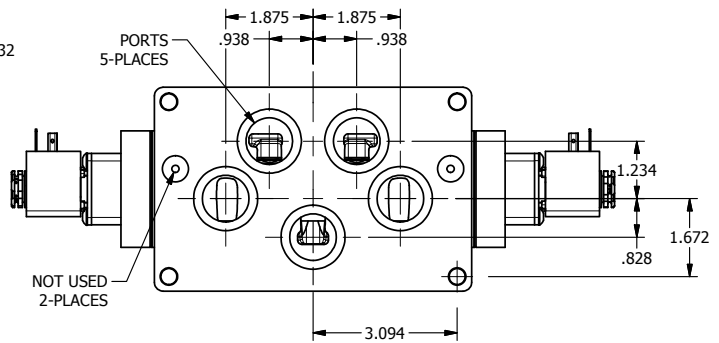

4

3

2

1

AAA PRODUCTS INTERNATIONAL
7114 Harry Hines Blvd
Dallas, TX 75235

TITLE: 1" SIDE PORT, DBL SOL, 3 POS,
SPR CTR, SOL SHFT, CLSD CTR SPL
HIGH TEMP, SIDE VENT

DRAWING NO.:
DIM_ESY8PHC

4