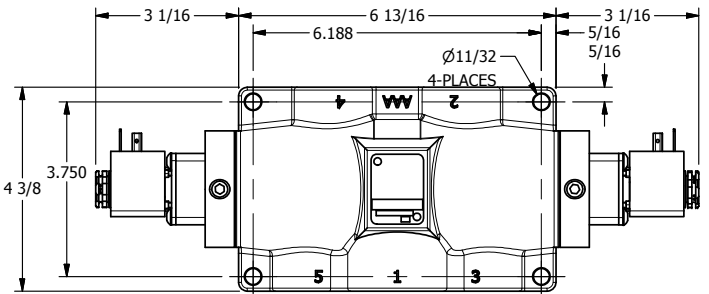

4

3

2

1

AAA PRODUCTS INTERNATIONAL
7114 Harry Hines Blvd
Dallas, TX 75235

TITLE: 1" SIDE PORT, DBL SOL, 3 POS,
SPR CTR, SOL SHFT, CLSD CTR SPL
HIGH TEMP, SIDE VENT

DRAWING NO.:
DIM_ESY8PHC

4