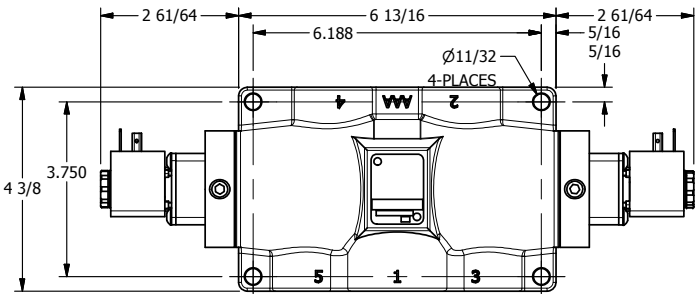

4

3

2

1

ISO 4400 DIN
CONNECTOR

AAA
PRODUCTS
INTERNATIONAL

**AAA PRODUCTS
INTERNATIONAL**
7114 Harry Hines Blvd
Dallas, TX 75235

TITLE: 1" SIDE PORT, DBL SOL, 3 POS,
SPR CTR, SOL SHFT, CLSD CTR SPL
HIGH TEMP

DRAWING NO.:
DIM_ESY8PH

THE INFORMATION CONTAINED WITHIN THIS DOCUMENT IS PROPRIETARY TO AAA PRODUCTS AND MAY NOT BE DISCLOSED WITHOUT PRIOR WRITTEN CONSENT

4

3

2

1