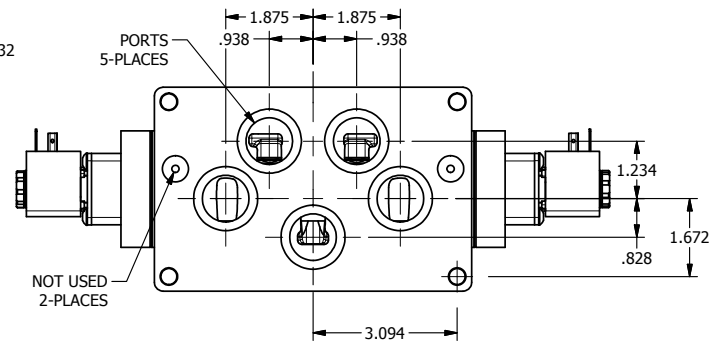

4

3

2

1

ISO 4400 DIN
CONNECTOR

AAA
PRODUCTS
INTERNATIONAL

**AAA PRODUCTS
INTERNATIONAL**
7114 Harry Hines Blvd
Dallas, TX 75235

TITLE: 1" SIDE PORT, DBL SOL, 3 POS,
SPR CTR, SOL SHFT, CLSD CTR SPL
HIGH TEMP

DRAWING NO.:
DIM_ESY8PH

THE INFORMATION CONTAINED WITHIN THIS DOCUMENT IS PROPRIETARY TO AAA PRODUCTS AND MAY NOT BE DISCLOSED WITHOUT PRIOR WRITTEN CONSENT

4

3

2

1