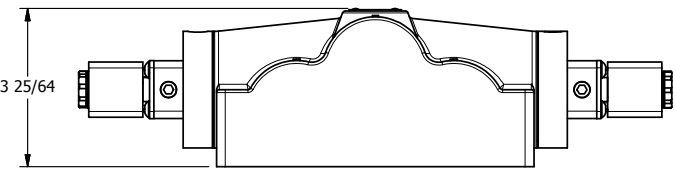

4

3

2

1

ISO 4400 DIN
CONNECTOR

AAA
PRODUCTS
INTERNATIONAL

**AAA PRODUCTS
INTERNATIONAL**
7114 Harry Hines Blvd
Dallas, TX 75235

TITLE: 1" SIDE PORT, DBL SOL, 3 POS,
SPR CTR, SOL SHFT, CLSD CTR SPL
HIGH TEMP

DRAWING NO.:
DIM_ESY8PH

THE INFORMATION CONTAINED WITHIN THIS DOCUMENT IS PROPRIETARY TO AAA PRODUCTS AND MAY NOT BE DISCLOSED WITHOUT PRIOR WRITTEN CONSENT

4

3

2

1