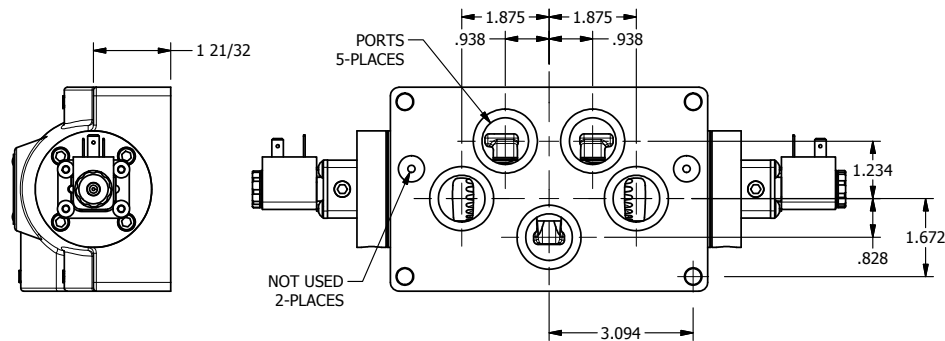

4

3

2

1

AAA
PRODUCTS
INTERNATIONAL

**AAA PRODUCTS
INTERNATIONAL**
7114 Harry Hines Blvd
Dallas, TX 75235

TITLE: 1" SIDE PORT, DBL SOL, 3 POS,
SPR CTR, SOL SHFT, FLOAT CTR SPL,
EXT PILOT

DRAWING NO.:
DIM_ESY8PGZ