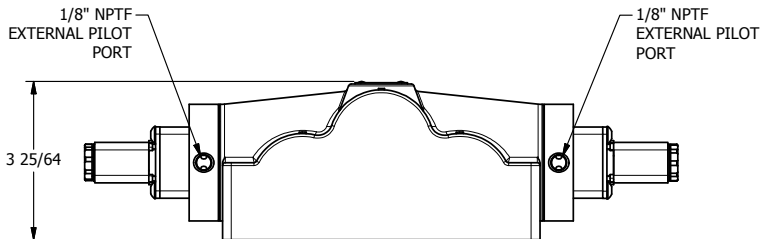

4

3

2

1

AAA
PRODUCTS
INTERNATIONAL

**AAA PRODUCTS
INTERNATIONAL**
7114 Harry Hines Blvd
Dallas, TX 75235

TITLE: 1" SIDE PORT, DBL SOL, 3 POS,
SPR CTR, SOL SHFT, FLOAT CTR SPL,
EXT PILOT

DRAWING NO.:
DIM_ESY8PGZ