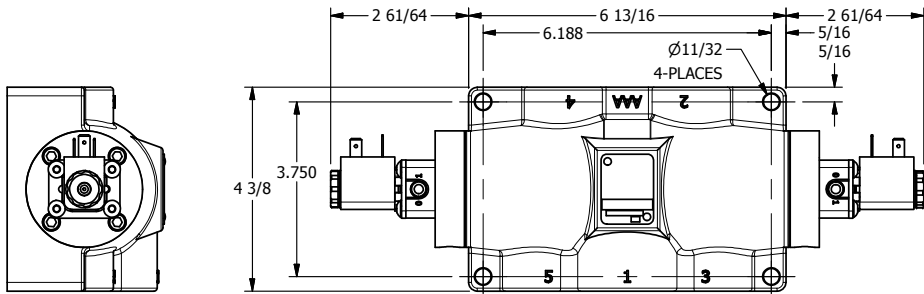

4

3

2

1

AAA
PRODUCTS
INTERNATIONAL

**AAA PRODUCTS
INTERNATIONAL**
7114 Harry Hines Blvd
Dallas, TX 75235

TITLE: 1" SIDE PORT, DBL SOL, 3 POS,
SPR CTR, SOL SHFT, FLOAT CTR SPL,
EXT PILOT

DRAWING NO.:
DIM_ESY8PGZ