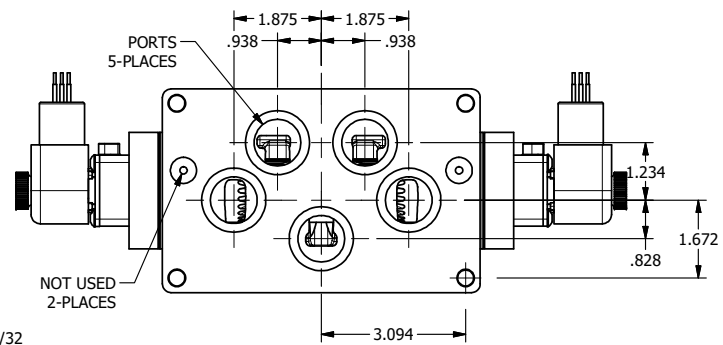

4

3

2

1

AAA
PRODUCTS
INTERNATIONAL

**AAA PRODUCTS
INTERNATIONAL**
7114 Harry Hines Blvd
Dallas, TX 75235

TITLE: 1" SIDE PORT, DBL SOL, 3 POS,
SPR CTR, FLOAT CTR SPL, EXPL PROOF,
LCKNG OVRD, DUST EXCDLR

DRAWING NO.:
DIM_ESY8PGXOL