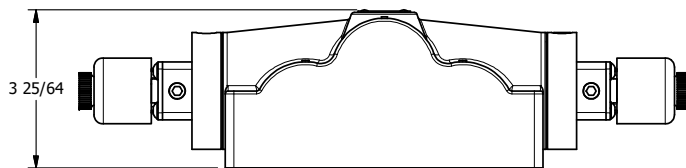

4

3

2

1

AAA
PRODUCTS
INTERNATIONAL

**AAA PRODUCTS
INTERNATIONAL**
7114 Harry Hines Blvd
Dallas, TX 75235

TITLE: 1" SIDE PORT, DBL SOL, 3 POS,
SPR CTR, FLOAT CTR SPL, EXPL PROOF,
LCKNG OVRD, DUST EXCDLR

DRAWING NO.:
DIM_ESY8PGXOL