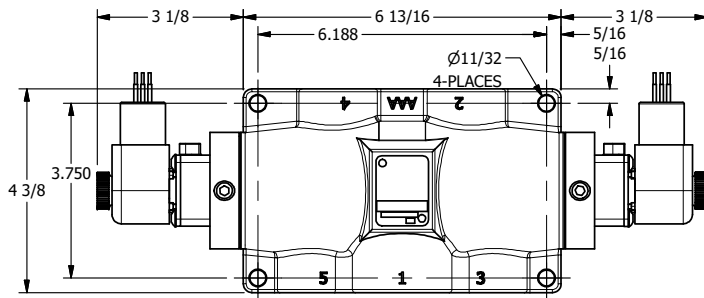

4

3

2

1

AAA
PRODUCTS
INTERNATIONAL

**AAA PRODUCTS
INTERNATIONAL**
7114 Harry Hines Blvd
Dallas, TX 75235

TITLE: 1" SIDE PORT, DBL SOL, 3 POS,
SPR CTR, FLOAT CTR SPL, EXPL PROOF,
LCKNG OVRD, DUST EXCDLR

DRAWING NO.:
DIM_ESY8PGXOL