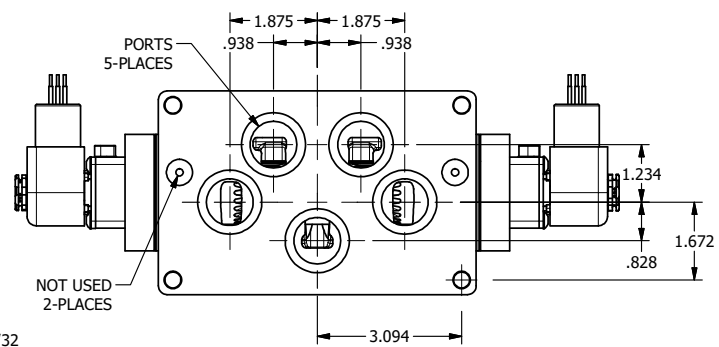

4

3

2

1

**AAA**  
PRODUCTS  
INTERNATIONAL

**AAA PRODUCTS  
INTERNATIONAL**  
7114 Harry Hines Blvd  
Dallas, TX 75235

TITLE: 1" SIDE PORT, DBL SOL, 3 POS,  
SPR CTR, SOL SHFT, FLOAT CTR SPL,  
EXPL PROOF, LCKNG OVRD, SIDE VENT

DRAWING NO.:  
DIM\_ESY8PGXOC

THE INFORMATION CONTAINED WITHIN THIS DOCUMENT IS PROPRIETARY TO AAA PRODUCTS AND MAY NOT BE DISCLOSED WITHOUT PRIOR WRITTEN CONSENT

4

3

2

B

B

A