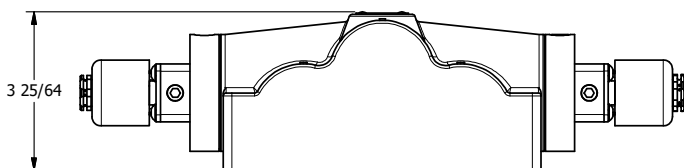

4

3

2

1

**AAA**  
PRODUCTS  
INTERNATIONAL

**AAA PRODUCTS  
INTERNATIONAL**  
7114 Harry Hines Blvd  
Dallas, TX 75235

TITLE: 1" SIDE PORT, DBL SOL, 3 POS,  
SPR CTR, SOL SHFT, FLOAT CTR SPL,  
EXPL PROOF, LCKNG OVRD, SIDE VENT