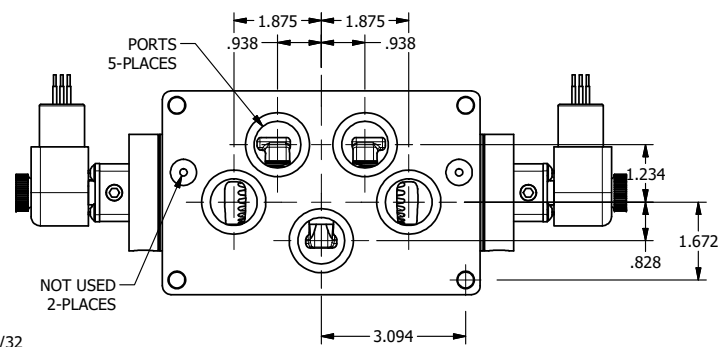

4

3

2

1

AAA
PRODUCTS
INTERNATIONAL

**AAA PRODUCTS
INTERNATIONAL**
7114 Harry Hines Blvd
Dallas, TX 75235

TITLE: 1" SIDE PORT, DBL SOL, 3 POS,
FLOAT SPR CTR, EXPL PROOF,
DUST EXCLDR, EXT PILOT

DRAWING NO.:
DIM_ESY8PGXLZ