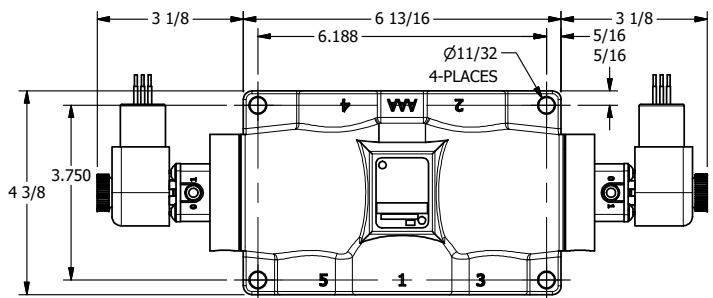

4

3

2

1

AAA
PRODUCTS
INTERNATIONAL

**AAA PRODUCTS
INTERNATIONAL**
7114 Harry Hines Blvd
Dallas, TX 75235

TITLE: 1" SIDE PORT, DBL SOL, 3 POS,
FLOAT SPR CTR, EXPL PROOF,
DUST EXCLDR, EXT PILOT

DRAWING NO.:
DIM_ESY8PGXLZ