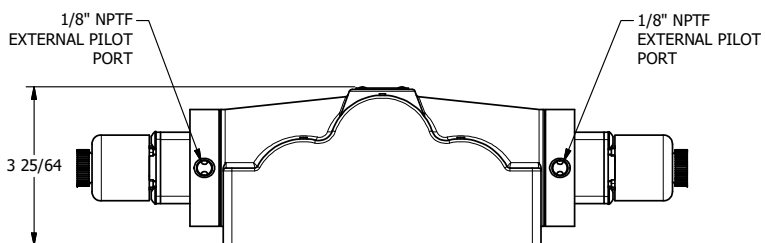

4

3

2

1

AAA
PRODUCTS
INTERNATIONAL

**AAA PRODUCTS
INTERNATIONAL**
7114 Harry Hines Blvd
Dallas, TX 75235

TITLE: 1" SIDE PORT, DBL SOL, 3 POS,
FLOAT SPR CTR, EXPL PROOF,
DUST EXCLDR, EXT PILOT

DRAWING NO.:
DIM_ESY8PGXLZ