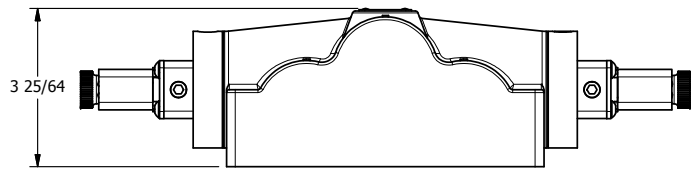

4

3

2

1

AAA
 PRODUCTS
 INTERNATIONAL

**AAA PRODUCTS
 INTERNATIONAL**
 7114 Harry Hines Blvd
 Dallas, TX 75235

TITLE: 1" SIDE PORT, DBL SOL, 3 POS,
 SPR CTR, SOL SHFT, FLOAT CTR SPL,
 LCKNG OVRD, DUST EXCLDR

DRAWING NO.:
 DIM_ESY8PGOL

THE INFORMATION CONTAINED WITHIN THIS DOCUMENT IS PROPRIETARY TO AAA PRODUCTS AND MAY NOT BE DISCLOSED WITHOUT PRIOR WRITTEN CONSENT

4

3

2

1