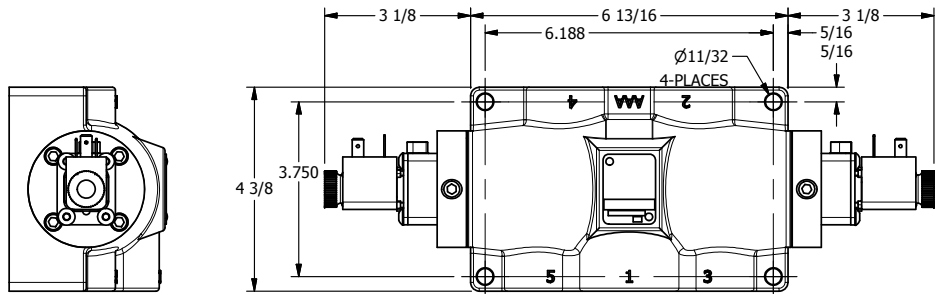

4

3

2

1

AAA
 PRODUCTS
 INTERNATIONAL

**AAA PRODUCTS
 INTERNATIONAL**
 7114 Harry Hines Blvd
 Dallas, TX 75235

TITLE: 1" SIDE PORT, DBL SOL, 3 POS,
 SPR CTR, SOL SHFT, FLOAT CTR SPL,
 LCKNG OVRD, DUST EXCLDR

DRAWING NO.:
 DIM_ESY8PGOL

THE INFORMATION CONTAINED WITHIN THIS DOCUMENT IS PROPRIETARY TO AAA PRODUCTS AND MAY NOT BE DISCLOSED WITHOUT PRIOR WRITTEN CONSENT

4

3

2

1