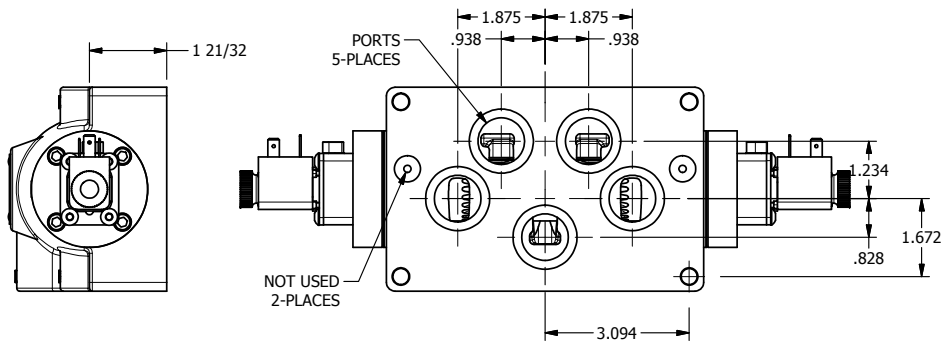

4

3

2

1

AAA
 PRODUCTS
 INTERNATIONAL

**AAA PRODUCTS
 INTERNATIONAL**
 7114 Harry Hines Blvd
 Dallas, TX 75235

TITLE: 1" SIDE PORT, DBL SOL, 3 POS,
 SPR CTR, SOL SHFT, FLOAT CTR SPL,
 LCKNG OVRD, DUST EXCLDR

DRAWING NO.:
 DIM_ESY8PGOL

THE INFORMATION CONTAINED WITHIN THIS DOCUMENT IS PROPRIETARY TO AAA PRODUCTS AND MAY NOT BE DISCLOSED WITHOUT PRIOR WRITTEN CONSENT

4

3

2

1