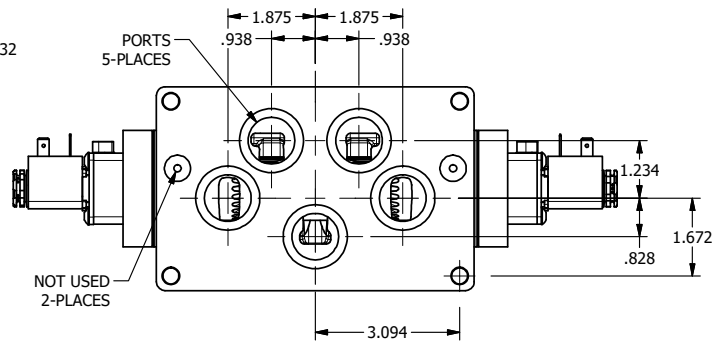

4

3

2

1

AAA
PRODUCTS
INTERNATIONAL

**AAA PRODUCTS
INTERNATIONAL**
7114 Harry Hines Blvd
Dallas, TX 75235

TITLE: 1" SIDE PORT, DBL SOL, 3 POS,
SPR CTR, SOL SHFT, FLOAT CTR SPL,
LCKNG OVRD, SIDE VENT

DRAWING NO.:
DIM_ESY8PGOC