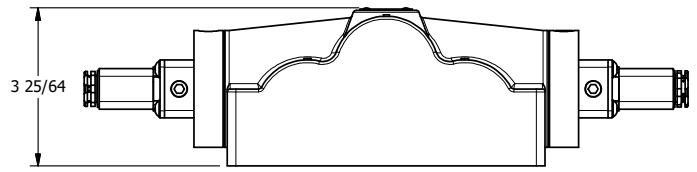

4

3

2

1

AAA
PRODUCTS
INTERNATIONAL

**AAA PRODUCTS
INTERNATIONAL**
7114 Harry Hines Blvd
Dallas, TX 75235

TITLE: 1" SIDE PORT, DBL SOL, 3 POS,
SPR CTR, SOL SHFT, FLOAT CTR SPL,
LCKNG OVRD, SIDE VENT

DRAWING NO.:
DIM_ESY8PGOC