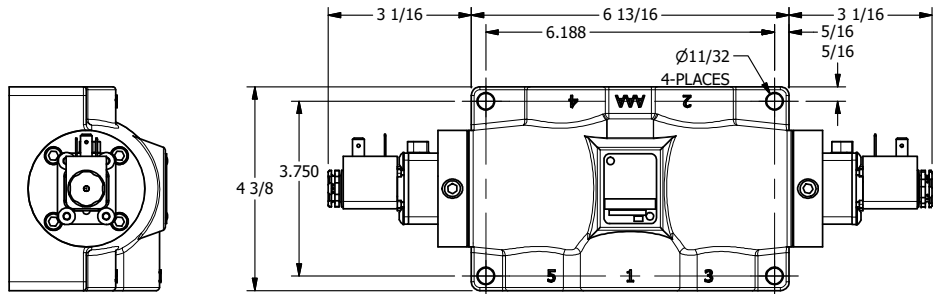

4

3

2

1

AAA
PRODUCTS
INTERNATIONAL

**AAA PRODUCTS
INTERNATIONAL**
7114 Harry Hines Blvd
Dallas, TX 75235

TITLE: 1" SIDE PORT, DBL SOL, 3 POS,
SPR CTR, SOL SHFT, FLOAT CTR SPL,
LCKNG OVRD, SIDE VENT

DRAWING NO.:
DIM_ESY8PGOC