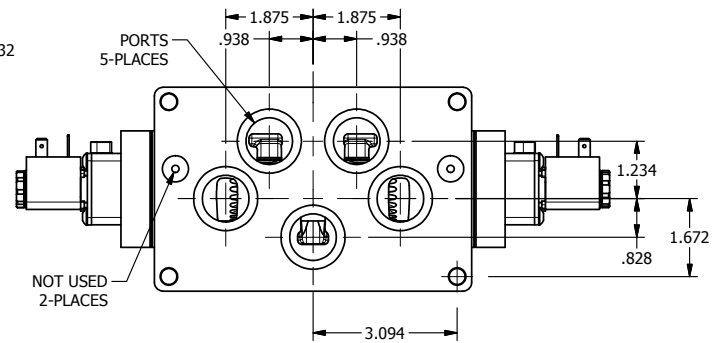

4

3

2

1

AAA
PRODUCTS
INTERNATIONAL

**AAA PRODUCTS
INTERNATIONAL**
7114 Harry Hines Blvd
Dallas, TX 75235

TITLE: 1" SIDE PORT, DBL SOL, 3 POS,
SPR CTR, SOL SHFT, FLOAT CTR SPL,
LCKNG OVRD

DRAWING NO.:
DIM_ESY8PGO