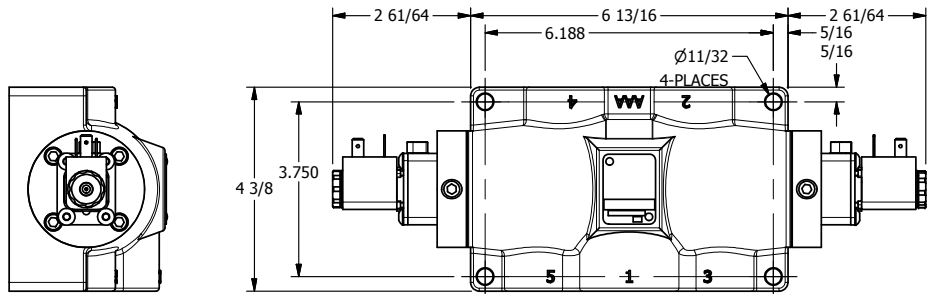

4

3

2

1

AAA
PRODUCTS
INTERNATIONAL

**AAA PRODUCTS
INTERNATIONAL**
7114 Harry Hines Blvd
Dallas, TX 75235

TITLE: 1" SIDE PORT, DBL SOL, 3 POS,
SPR CTR, SOL SHFT, FLOAT CTR SPL,
LCKNG OVRD

DRAWING NO.:
DIM_ESY8PGO