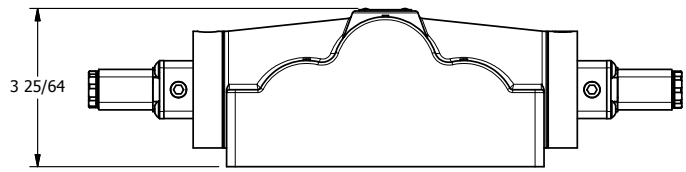

4

3

2

1

AAA
PRODUCTS
INTERNATIONAL

**AAA PRODUCTS
INTERNATIONAL**
7114 Harry Hines Blvd
Dallas, TX 75235

TITLE: 1" SIDE PORT, DBL SOL, 3 POS,
SPR CTR, SOL SHFT, FLOAT CTR SPL,
LCKNG OVRD

DRAWING NO.:
DIM_ESY8PGO