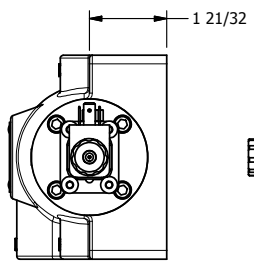

4

3

2

1

AAA
PRODUCTS
INTERNATIONAL

**AAA PRODUCTS
INTERNATIONAL**
7114 Harry Hines Blvd
Dallas, TX 75235

TITLE: 1" SIDE PORT, DBL SOL, 3 POS,
SPR CTR, SOL SHFT, FLOAT CTR SPL,
LCKNG OVRD

DRAWING NO.:
DIM_ESY8PGO