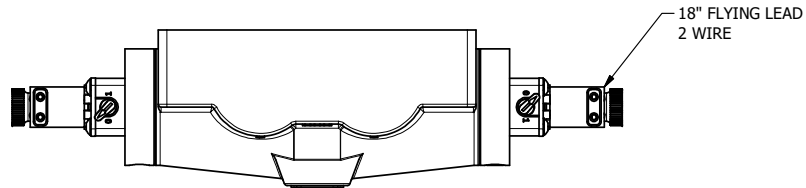

4

3

2

1

AAA
PRODUCTS
INTERNATIONAL

**AAA PRODUCTS
INTERNATIONAL**
7114 Harry Hines Blvd
Dallas, TX 75235

TITLE: 1" SIDE PORT, DBL SOL, 3 POS,
SPR CTR, FLOAT CTR SPL, FLYING LEAD,
LCKNG OVRD, DUST EXCLDR

DRAWING NO.:
DIM_ESY8PGMOL