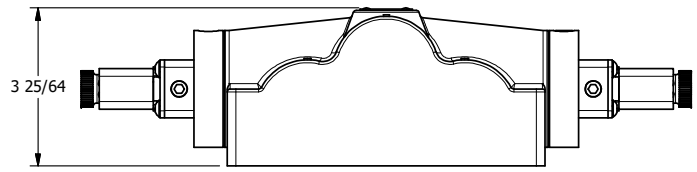

4

3

2

1

AAA
PRODUCTS
INTERNATIONAL

**AAA PRODUCTS
INTERNATIONAL**
7114 Harry Hines Blvd
Dallas, TX 75235

TITLE: 1" SIDE PORT, DBL SOL, 3 POS,
SPR CTR, FLOAT CTR SPL, FLYING LEAD,
LCKNG OVRD, DUST EXCLDR

DRAWING NO.:
DIM_ESY8PGMOL