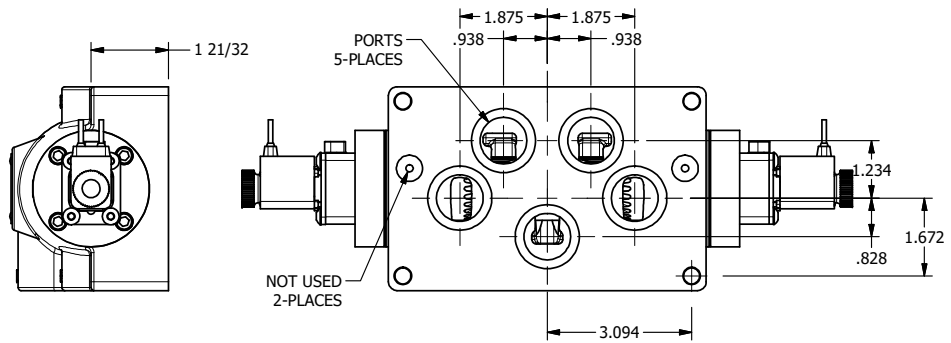

4

3

2

1

AAA
PRODUCTS
INTERNATIONAL

**AAA PRODUCTS
INTERNATIONAL**
7114 Harry Hines Blvd
Dallas, TX 75235

TITLE: 1" SIDE PORT, DBL SOL, 3 POS,
SPR CTR, FLOAT CTR SPL, FLYING LEAD,
LCKNG OVRD, DUST EXCLDR

DRAWING NO.:
DIM_ESY8PGMOL