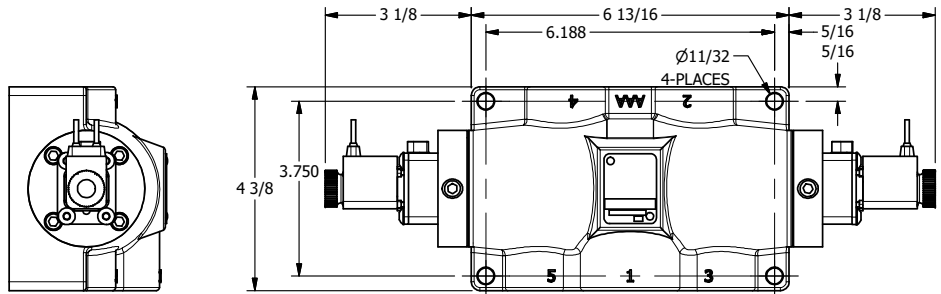

4

3

2

1

AAA
PRODUCTS
INTERNATIONAL

**AAA PRODUCTS
INTERNATIONAL**
7114 Harry Hines Blvd
Dallas, TX 75235

TITLE: 1" SIDE PORT, DBL SOL, 3 POS,
SPR CTR, FLOAT CTR SPL, FLYING LEAD,
LCKNG OVRD, DUST EXCLDR

DRAWING NO.:
DIM_ESY8PGMOL