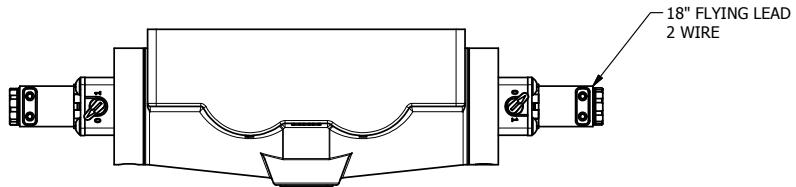

4

3

2

1

AAA
PRODUCTS
INTERNATIONAL

**AAA PRODUCTS
INTERNATIONAL**
7114 Harry Hines Blvd
Dallas, TX 75235

TITLE: 1" SIDE PORT, DBL SOL, 3 POS,
SPR CTR, SOL SHFT, FLOAT CTR SPL,
FLYING LEAD, LCKNG OVRD

DRAWING NO.:
DIM_ESY8PGMO