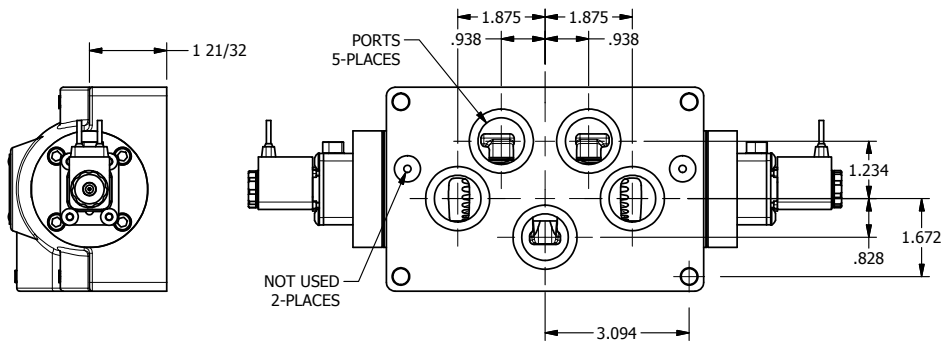

4

3

2

1

AAA
PRODUCTS
INTERNATIONAL

**AAA PRODUCTS
INTERNATIONAL**
7114 Harry Hines Blvd
Dallas, TX 75235

TITLE: 1" SIDE PORT, DBL SOL, 3 POS,
SPR CTR, SOL SHFT, FLOAT CTR SPL,
FLYING LEAD, LCKNG OVRD

DRAWING NO.:
DIM_ESY8PGMO