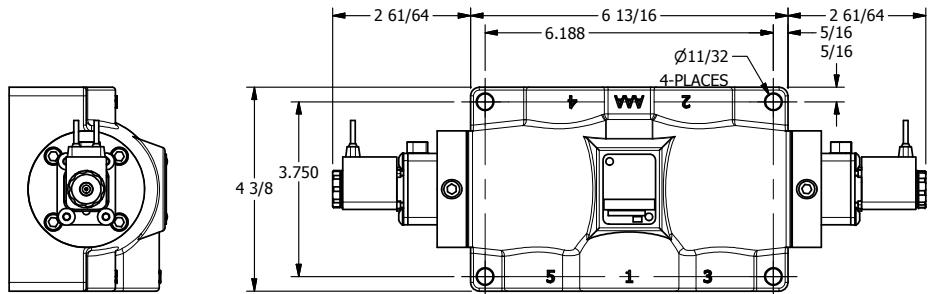

4

3

2

1

AAA
PRODUCTS
INTERNATIONAL

**AAA PRODUCTS
INTERNATIONAL**
7114 Harry Hines Blvd
Dallas, TX 75235

TITLE: 1" SIDE PORT, DBL SOL, 3 POS,
SPR CTR, SOL SHFT, FLOAT CTR SPL,
FLYING LEAD, LCKNG OVRD

DRAWING NO.:
DIM_ESY8PGMO