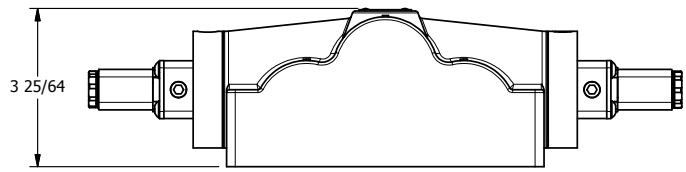

4

3

2

1

AAA
PRODUCTS
INTERNATIONAL

**AAA PRODUCTS
INTERNATIONAL**
7114 Harry Hines Blvd
Dallas, TX 75235

TITLE: 1" SIDE PORT, DBL SOL, 3 POS,
SPR CTR, SOL SHFT, FLOAT CTR SPL,
FLYING LEAD, LCKNG OVRD

DRAWING NO.:
DIM_ESY8PGMO