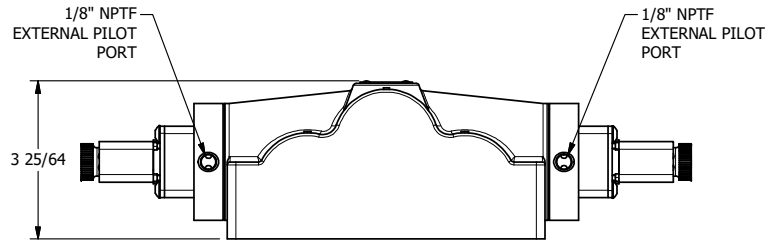

4

3

2

1

AAA
PRODUCTS
INTERNATIONAL

**AAA PRODUCTS
INTERNATIONAL**
7114 Harry Hines Blvd
Dallas, TX 75235

TITLE: 1" SIDE PORT, DBL SOL, 3 POS,
FLOAT SPR CTR, FLYING LEAD,
DUST EXCLDR, EXT PILOT

DRAWING NO.:
DIM_ESY8PGLZ