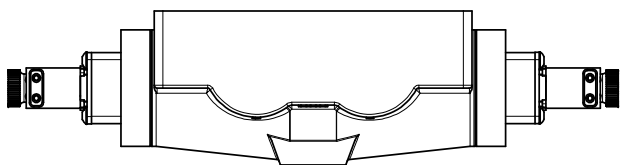

4

3

2

1

AAA
PRODUCTS
INTERNATIONAL

**AAA PRODUCTS
INTERNATIONAL**
7114 Harry Hines Blvd
Dallas, TX 75235

TITLE: 1" SIDE PORT, DBL SOL, 3 POS,
FLOAT SPR CTR, FLYING LEAD,
DUST EXCLDR, EXT PILOT

DRAWING NO.:
DIM_ESY8PGLZ