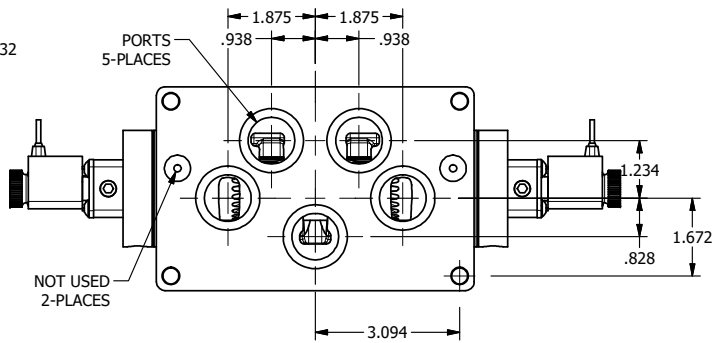

4

3

2

1

AAA
PRODUCTS
INTERNATIONAL

**AAA PRODUCTS
INTERNATIONAL**
7114 Harry Hines Blvd
Dallas, TX 75235

TITLE: 1" SIDE PORT, DBL SOL, 3 POS,
FLOAT SPR CTR, FLYING LEAD,
DUST EXCLDR, EXT PILOT

DRAWING NO.:
DIM_ESY8PGLZ