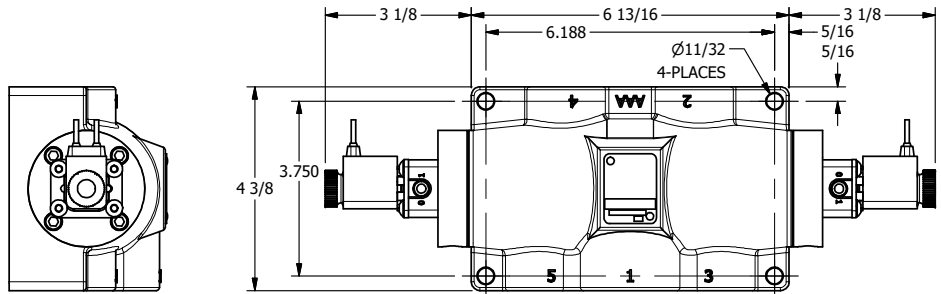

4

3

2

1

AAA
PRODUCTS
INTERNATIONAL

**AAA PRODUCTS
INTERNATIONAL**
7114 Harry Hines Blvd
Dallas, TX 75235

TITLE: 1" SIDE PORT, DBL SOL, 3 POS,
FLOAT SPR CTR, FLYING LEAD,
DUST EXCLDR, EXT PILOT

DRAWING NO.:
DIM_ESY8PGLZ