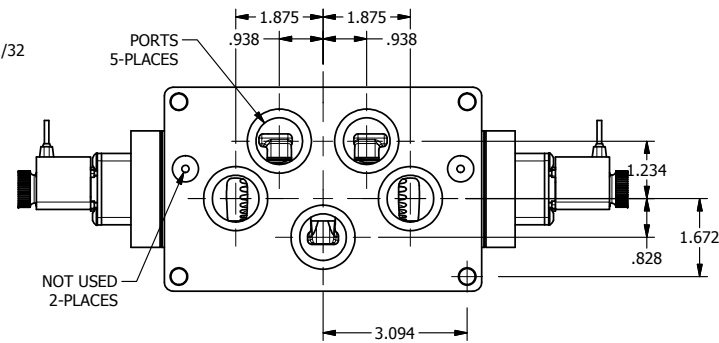

4

3

2

1

**AAA**  
PRODUCTS  
INTERNATIONAL

**AAA PRODUCTS  
INTERNATIONAL**  
7114 Harry Hines Blvd  
Dallas, TX 75235

TITLE: 1" SIDE PORT, DBL SOL, 3 POS,  
SPR CTR, SOL SHFT, FLOAT CTR SPL,  
FLYING LEAD, DUST EXCLDR

DRAWING NO.:  
DIM\_ESY8PGML

THE INFORMATION CONTAINED WITHIN THIS DOCUMENT IS PROPRIETARY TO AAA PRODUCTS AND MAY NOT BE DISCLOSED WITHOUT PRIOR WRITTEN CONSENT

4

3

2

1

B

B