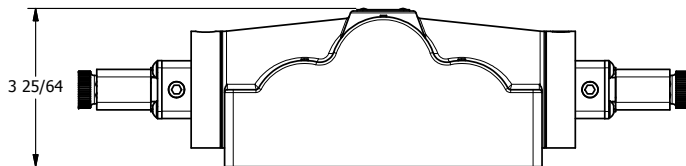

4

3

2

1

**AAA**  
PRODUCTS  
INTERNATIONAL

**AAA PRODUCTS  
INTERNATIONAL**  
7114 Harry Hines Blvd  
Dallas, TX 75235

TITLE: 1" SIDE PORT, DBL SOL, 3 POS,  
SPR CTR, SOL SHFT, FLOAT CTR SPL,  
FLYING LEAD, DUST EXCLDR

DRAWING NO.:  
DIM\_ESY8PGML

THE INFORMATION CONTAINED WITHIN THIS DOCUMENT IS PROPRIETARY TO AAA PRODUCTS AND MAY NOT BE DISCLOSED WITHOUT PRIOR WRITTEN CONSENT

4

3

2

1

B

B