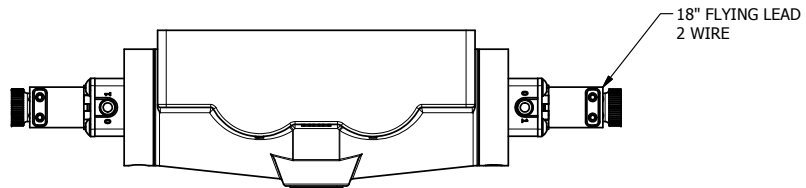

4

3

2

1

**AAA**  
PRODUCTS  
INTERNATIONAL

**AAA PRODUCTS  
INTERNATIONAL**  
7114 Harry Hines Blvd  
Dallas, TX 75235

TITLE: 1" SIDE PORT, DBL SOL, 3 POS,  
SPR CTR, SOL SHFT, FLOAT CTR SPL,  
FLYING LEAD, DUST EXCLDR