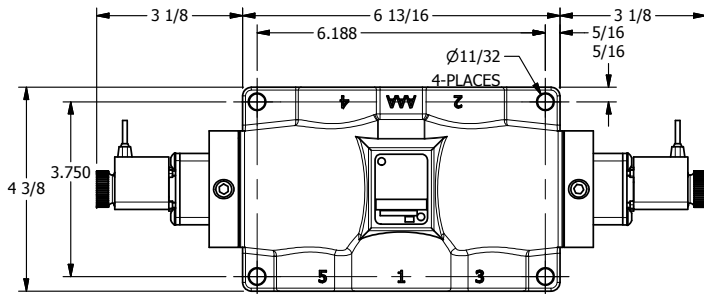

4

3

2

1

**AAA**  
PRODUCTS  
INTERNATIONAL

**AAA PRODUCTS  
INTERNATIONAL**  
7114 Harry Hines Blvd  
Dallas, TX 75235

TITLE: 1" SIDE PORT, DBL SOL, 3 POS,  
SPR CTR, SOL SHFT, FLOAT CTR SPL,  
FLYING LEAD, DUST EXCLDR

DRAWING NO.:  
DIM\_ESY8PGML

THE INFORMATION CONTAINED WITHIN THIS DOCUMENT IS PROPRIETARY TO AAA PRODUCTS AND MAY NOT BE DISCLOSED WITHOUT PRIOR WRITTEN CONSENT

4

3

2

1

B

B