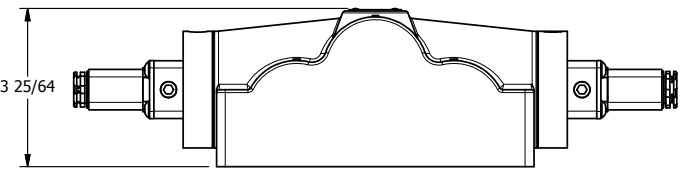

4

3

2

1

3 25/64

**AAA**  
PRODUCTS  
INTERNATIONAL

**AAA PRODUCTS INTERNATIONAL**  
7114 Harry Hines Blvd  
Dallas, TX 75235

TITLE: 1" SIDE PORT, DBL SOL, 3 POS,  
SPR CTR, SOL SHFT, FLOAT CTR SPL,  
FLYING LEAD, SIDE VENT

DRAWING NO.:  
DIM\_ESY8PGMC

THE INFORMATION CONTAINED WITHIN THIS DOCUMENT IS PROPRIETARY TO AAA PRODUCTS AND MAY NOT BE DISCLOSED WITHOUT PRIOR WRITTEN CONSENT

4

3

2

1