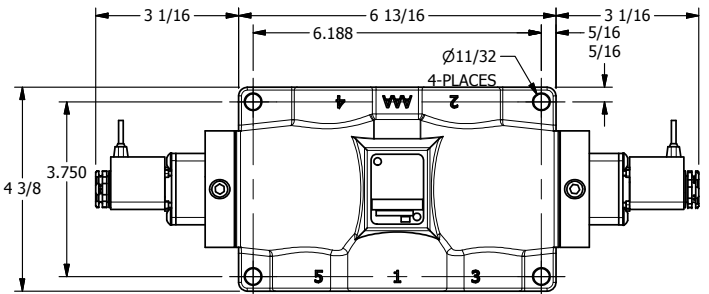

4

3

2

1

3 25/64

**AAA**  
PRODUCTS  
INTERNATIONAL

**AAA PRODUCTS INTERNATIONAL**  
7114 Harry Hines Blvd  
Dallas, TX 75235

TITLE: 1" SIDE PORT, DBL SOL, 3 POS,  
SPR CTR, SOL SHFT, FLOAT CTR SPL,  
FLYING LEAD, SIDE VENT

DRAWING NO.:  
DIM\_ESY8PGMC

THE INFORMATION CONTAINED WITHIN THIS DOCUMENT IS PROPRIETARY TO AAA PRODUCTS AND MAY NOT BE DISCLOSED WITHOUT PRIOR WRITTEN CONSENT

4

3

2

1