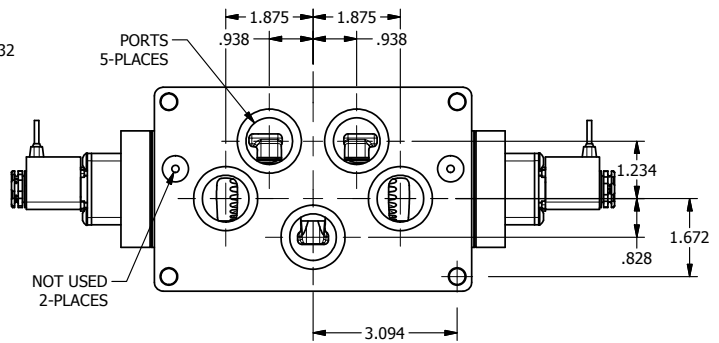

4

3

2

1

3 25/64

**AAA**  
PRODUCTS  
INTERNATIONAL

**AAA PRODUCTS INTERNATIONAL**  
7114 Harry Hines Blvd  
Dallas, TX 75235

TITLE: 1" SIDE PORT, DBL SOL, 3 POS,  
SPR CTR, SOL SHFT, FLOAT CTR SPL,  
FLYING LEAD, SIDE VENT

DRAWING NO.:  
DIM\_ESY8PGMC

THE INFORMATION CONTAINED WITHIN THIS DOCUMENT IS PROPRIETARY TO AAA PRODUCTS AND MAY NOT BE DISCLOSED WITHOUT PRIOR WRITTEN CONSENT

4

3

2

1