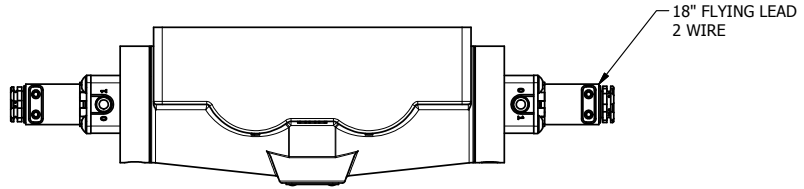

4

3

2

1

3 25/64

**AAA**  
PRODUCTS  
INTERNATIONAL

**AAA PRODUCTS INTERNATIONAL**  
7114 Harry Hines Blvd  
Dallas, TX 75235

TITLE: 1" SIDE PORT, DBL SOL, 3 POS,  
SPR CTR, SOL SHFT, FLOAT CTR SPL,  
FLYING LEAD, SIDE VENT